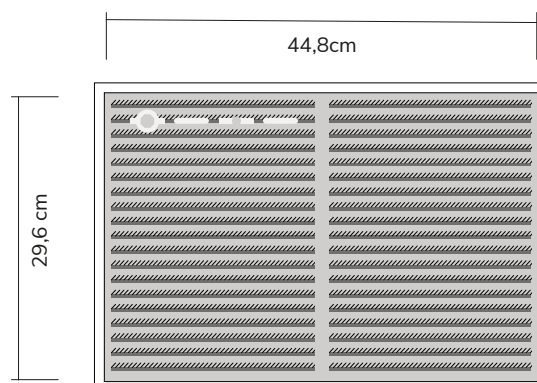

Insert #0300

Available drawer heights:
6 – 8 – 10 – 14 cm | price category A

Insert #0400

Available drawer heights:
6 – 8 – 10 – 14 cm | price category A

Insert #0403

Available drawer heights:
6 – 8 – 10 – 14 cm | price category A

Available for drawer heights:
6 – 8 – 10 – 14 cm | price category B

Insert #0600

Available drawer heights:
6 – 8 – 10 – 14 cm | price category B

Insert #0700

Available drawer heights:
6 – 8 – 10 – 14 cm | price category B

Insert #0800

Available drawer heights:
6 – 8 – 10 – 14 cm | price category B

Insert #0900

Available drawer heights:
6 – 8 – 10 – 14 cm | price category B

Drawer inserts for Chimera

STOCKINGER

Insert #1000

Available for drawer heights:
6 – 8 – 10 – 14 cm | price category C

Insert #1100

Available for drawer heights:
8 – 10 – 14 cm | price category C

Insert #1200

Available drawer heights:
8 – 10 – 14 cm | price category C

Insert #1350

Available drawer heights:
8 – 10 – 14 cm | price category C