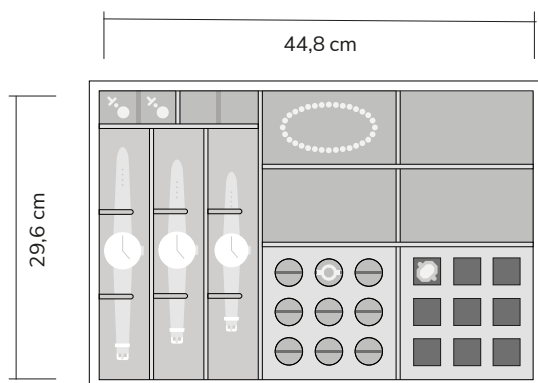

Available for drawer heights:
6 – 8 – 10 – 14 cm | price category B

Insert #0600

Available drawer heights:
6 – 8 – 10 – 14 cm | price category B

Insert #0700

Available drawer heights:
6 – 8 – 10 – 14 cm | price category B

Insert #1100

Available for drawer heights:
8 – 10 – 14 cm | price category C

Insert #1200

Available drawer heights:
8 – 10 – 14 cm | price category C

Insert #1350

Available drawer heights:
8 – 10 – 14 cm | price category C

Insert #1375

Available drawer heights:
6 – 8 – 10 – 14 cm | price category C

Insert #1400

Available drawer heights:
8 – 10 – 14 cm | price category C

Drawer inserts for Chimera

STOCKINGER

Insert #1500

Available for drawer heights:
8 – 10 – 14 cm | price category C

Insert #2000

Available for drawer heights:
8 – 10 – 14 cm | price category C

Insert #2200

Available drawer heights:
10 – 14 cm | price category C

Insert #2210

Available drawer heights:
10 – 14 cm | price category C