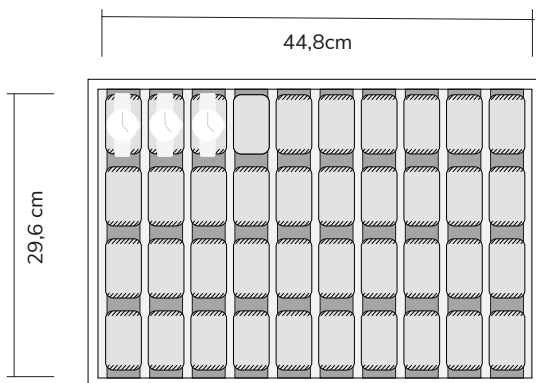

Available for drawer heights:
6 – 8 – 10 – 14 cm | price category B

Insert #0600

Available drawer heights:
6 – 8 – 10 – 14 cm | price category B

Insert #0700

Available drawer heights:
6 – 8 – 10 – 14 cm | price category B

Insert #2000

Available for drawer heights:
8 – 10 – 14 cm | price category C

Insert #2200

Available drawer heights:
10 – 14 cm | price category C

Insert #2210

Available drawer heights:
10 – 14 cm | price category C

Insert #2300

Available drawer heights:
10 – 14 cm | price category C

Insert #2400

Available drawer heights:
10 – 14 cm | price category C

Drawer inserts for Chimera

STOCKINGER

Insert #2410

Available for drawer heights:
10 – 14 cm | price category C

Insert #2500

Available for drawer heights:
10 – 14 cm | price category C

Insert #2610

Available drawer heights:
10 – 14 cm | price category C

Insert #2650

Available drawer heights:
10 – 14 cm | price category C