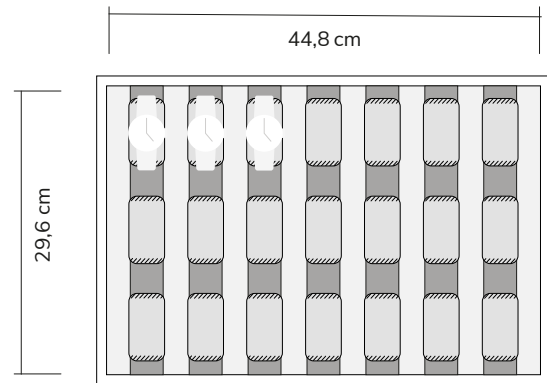

Insert #0300

Available drawer heights:
6 – 8 – 10 – 14 cm | price category A

Insert #0400

Available drawer heights:
6 – 8 – 10 – 14 cm | price category A

Insert #0403

Available drawer heights:
6 – 8 – 10 – 14 cm | price category A

Available for drawer heights:
6 – 8 – 10 – 14 cm | price category B

Insert #0600

Available drawer heights:
6 – 8 – 10 – 14 cm | price category B

Insert #0700

Available drawer heights:
6 – 8 – 10 – 14 cm | price category B

Insert #2000

Available for drawer heights:
8 – 10 – 14 cm | price category C

Insert #2200

Available drawer heights:
10 – 14 cm | price category C

Insert #2210

Available drawer heights:
10 – 14 cm | price category C

Insert #2300

Available drawer heights:
10 – 14 cm | price category C

Insert #2400

Available drawer heights:
10 – 14 cm | price category C

Drawer inserts for Chimera

STOCKINGER

Insert #2410

Available for drawer heights:
10 – 14 cm | price category C