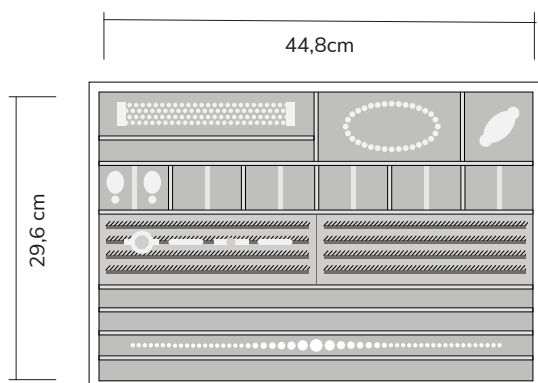

Insert #0300

Available drawer heights:
6 – 8 – 10 – 14 cm | price category A

Insert #0400

Available drawer heights:
6 – 8 – 10 – 14 cm | price category A

Insert #0403

Available drawer heights:
6 – 8 – 10 – 14 cm | price category A

Available for drawer heights:
6 – 8 – 10 – 14 cm | price category B

Insert #0600

Available drawer heights:
6 – 8 – 10 – 14 cm | price category B

Insert #0700

Available drawer heights:
6 – 8 – 10 – 14 cm | price category B

Insert #0800

Available drawer heights:
6 – 8 – 10 – 14 cm | price category B

Insert #0900

Available drawer heights:
6 – 8 – 10 – 14 cm | price category B

Drawer inserts for Chimera

STOCKINGER

Insert #1000

Available for drawer heights:
6 – 8 – 10 – 14 cm | price category C

Insert #1100

Available for drawer heights:
8 – 10 – 14 cm | price category C

Insert #1200

Available drawer heights:
8 – 10 – 14 cm | price category C

Insert #1350

Available drawer heights:
8 – 10 – 14 cm | price category C