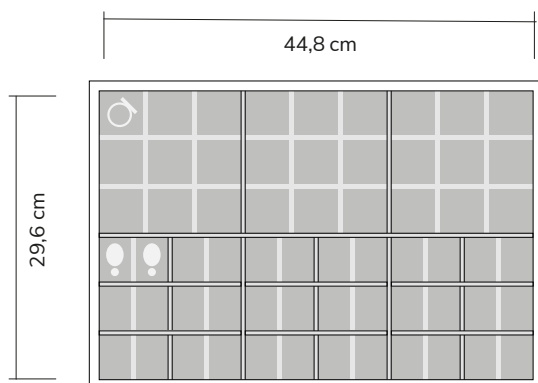

Drawer inserts for Chimera

STOCKINGER

Drawers (without inserts)

Available drawer heights:
6 – 8 – 10 – 14 cm | price category A

Insert #0033

Available for drawer heights:
6 – 8 – 10 – 14 cm | price category A

Insert #0300

Available drawer heights:
6 – 8 – 10 – 14 cm | price category A

Insert #0400

Available drawer heights:
6 – 8 – 10 – 14 cm | price category A

Insert #0403

Available drawer heights:
6 – 8 – 10 – 14 cm | price category A

Insert #0405

Available drawer heights:
6 – 8 – 10 – 14 cm | price category A

Drawer inserts for Chimera

STOCKINGER

Insert #0500

Available for drawer heights:
6 – 8 – 10 – 14 cm | price category B

Insert #0501

Available for drawer heights:
6 – 8 – 10 – 14 cm | price category B

Insert #0600

Available drawer heights:
6 – 8 – 10 – 14 cm | price category B

Insert #0700

Available drawer heights:
6 – 8 – 10 – 14 cm | price category B