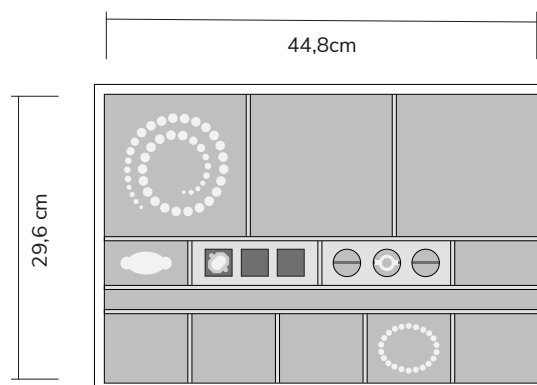

Insert #0300

Available drawer heights:
6 – 8 – 10 – 14 cm | price category A

Insert #0400

Available drawer heights:
6 – 8 – 10 – 14 cm | price category A

Insert #0403

Available drawer heights:
6 – 8 – 10 – 14 cm | price category A

Insert #0405

Available drawer heights:
6 – 8 – 10 – 14 cm | price category A

Drawer inserts for Chimera

STOCKINGER

Insert #0500

Available for drawer heights:
6 – 8 – 10 – 14 cm | price category B

Insert #0501

Available for drawer heights:
6 – 8 – 10 – 14 cm | price category B

Insert #0600

Available drawer heights:
6 – 8 – 10 – 14 cm | price category B

Insert #0700

Available drawer heights:
6 – 8 – 10 – 14 cm | price category B

Insert #0800

Available drawer heights:
6 – 8 – 10 – 14 cm | price category B

Insert #0900

Available drawer heights:
6 – 8 – 10 – 14 cm | price category B

Drawer inserts for Chimera

STOCKINGER

Insert #1000

Available for drawer heights:
6 – 8 – 10 – 14 cm | price category C