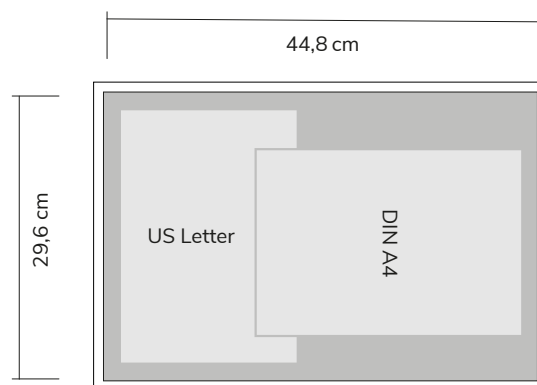

Drawer inserts for Chimera

STOCKINGER

Drawers (without inserts)

Available drawer heights:
6 – 8 – 10 – 14 cm | price category A

Insert #0033

Available for drawer heights:
6 – 8 – 10 – 14 cm | price category A

Insert #0300

Available drawer heights:
6 – 8 – 10 – 14 cm | price category A

Insert #0400

Available drawer heights:
6 – 8 – 10 – 14 cm | price category A

Insert #0403

Available drawer heights:
6 – 8 – 10 – 14 cm | price category A

Insert #0405

Available drawer heights:
6 – 8 – 10 – 14 cm | price category A

Drawer inserts for Chimera

STOCKINGER

Insert #0500

Available for drawer heights:
6 – 8 – 10 – 14 cm | price category B

Insert #0501

Available for drawer heights:
6 – 8 – 10 – 14 cm | price category B

Insert #0600

Available drawer heights:
6 – 8 – 10 – 14 cm | price category B

Insert #0700

Available drawer heights:
6 – 8 – 10 – 14 cm | price category B