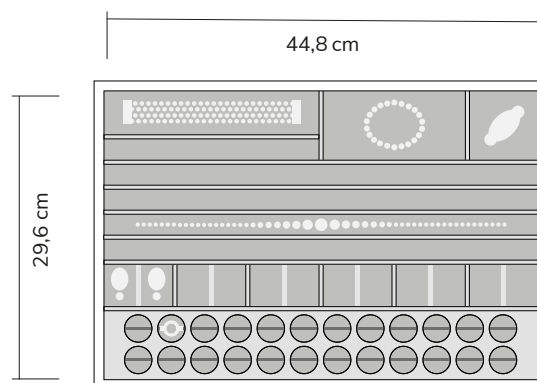

Insert #0300

Available drawer heights:
6 – 8 – 10 – 14 cm | price category A

Insert #0400

Available drawer heights:
6 – 8 – 10 – 14 cm | price category A

Insert #0403

Available drawer heights:
6 – 8 – 10 – 14 cm | price category A

Available for drawer heights:
6 – 8 – 10 – 14 cm | price category B

Insert #0600

Available drawer heights:
6 – 8 – 10 – 14 cm | price category B

Insert #0700

Available drawer heights:
6 – 8 – 10 – 14 cm | price category B

Insert #0800

Available drawer heights:
6 – 8 – 10 – 14 cm | price category B

Insert #0900

Available drawer heights:
6 – 8 – 10 – 14 cm | price category B

Drawer inserts for Chimera

STOCKINGER

Insert #1000

Available for drawer heights:
6 – 8 – 10 – 14 cm | price category C

Insert #1100

Available for drawer heights:
8 – 10 – 14 cm | price category C

Insert #1200

Available drawer heights:
8 – 10 – 14 cm | price category C

Insert #1350

Available drawer heights:
8 – 10 – 14 cm | price category C