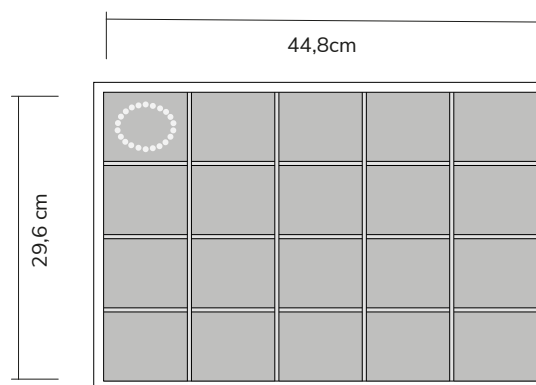

Drawer inserts for Chimera

STOCKINGER

Drawers (without inserts)

Available drawer heights:
6 – 8 – 10 – 14 cm | price category A

Insert #0033

Available for drawer heights:
6 – 8 – 10 – 14 cm | price category A

Insert #0300

Available drawer heights:
6 – 8 – 10 – 14 cm | price category A

Insert #0400

Available drawer heights:
6 – 8 – 10 – 14 cm | price category A

Insert #0403

Available drawer heights:
6 – 8 – 10 – 14 cm | price category A

Insert #0405

Available drawer heights:
6 – 8 – 10 – 14 cm | price category A

Drawer inserts for Chimera

STOCKINGER

Insert #0500

Available for drawer heights:
6 – 8 – 10 – 14 cm | price category B

Insert #0501

Available for drawer heights:
6 – 8 – 10 – 14 cm | price category B

Insert #0600

Available drawer heights:
6 – 8 – 10 – 14 cm | price category B

Insert #0700

Available drawer heights:
6 – 8 – 10 – 14 cm | price category B