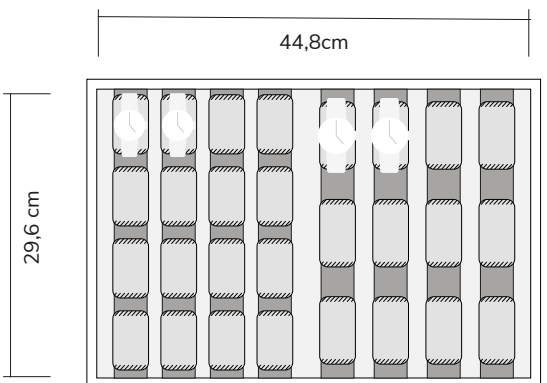

Insert #2650

Available drawer heights:
10 – 14 cm | price category C