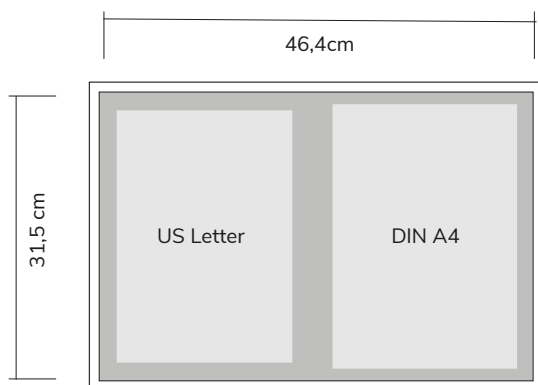

Drawer inserts for Chimera

STOCKINGER

Drawers (without inserts)

Available drawer heights:
6 – 8 – 10 – 14 cm | price category A

Insert #0033

Available for drawer heights:
6 – 8 – 10 – 14 cm | price category A

Insert #0300

Available drawer heights:
6 – 8 – 10 – 14 cm | price category A

Insert #0400

Available drawer heights:
6 – 8 – 10 – 14 cm | price category A

Insert #0403

Available drawer heights:
6 – 8 – 10 – 14 cm | price category A

Insert #0405

Available drawer heights:
6 – 8 – 10 – 14 cm | price category A

Drawer inserts for Chimera

STOCKINGER

Insert #0500

Available for drawer heights:
6 – 8 – 10 – 14 cm | price category B

Insert #0501

Available for drawer heights:
6 – 8 – 10 – 14 cm | price category B

Insert #0600

Available drawer heights:
6 – 8 – 10 – 14 cm | price category B

Insert #0700

Available drawer heights:
6 – 8 – 10 – 14 cm | price category B