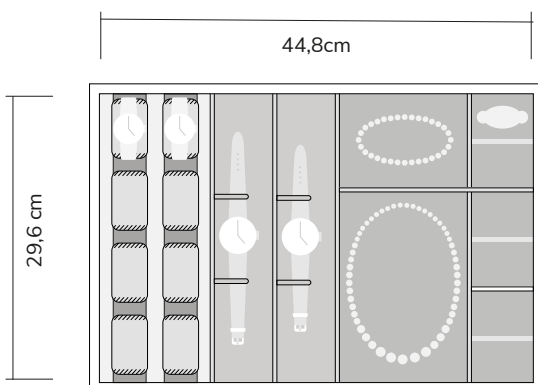

Available for drawer heights:
6 – 8 – 10 – 14 cm | price category B

Insert #0600

Available drawer heights:
6 – 8 – 10 – 14 cm | price category B

Insert #0700

Available drawer heights:
6 – 8 – 10 – 14 cm | price category B

Insert #1375

Available drawer heights:
6 – 8 – 10 – 14 cm | price category C

Insert #1400

Available drawer heights:
8 – 10 – 14 cm | price category C

Drawer inserts for Chimera

STOCKINGER

Insert #1500

Available for drawer heights:
8 – 10 – 14 cm | price category C

Insert #2000

Available for drawer heights:
8 – 10 – 14 cm | price category C

Insert #2200

Available drawer heights:
10 – 14 cm | price category C

Insert #2210

Available drawer heights:
10 – 14 cm | price category C

Insert #2300

Available drawer heights:
10 – 14 cm | price category C

Insert #2400

Available drawer heights:
10 – 14 cm | price category C

Drawer inserts for Chimera

STOCKINGER

Insert #2410

Available for drawer heights:
10 – 14 cm | price category C