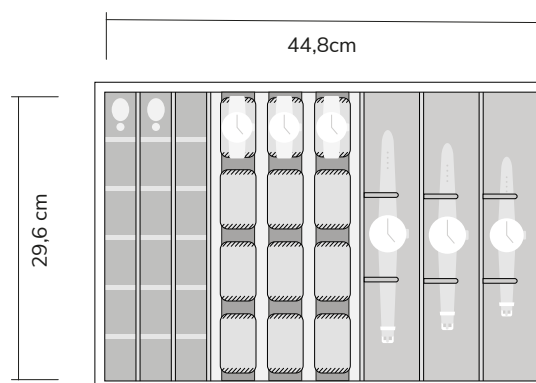

Available for drawer heights:
6 – 8 – 10 – 14 cm | price category B

Insert #0600

Available drawer heights:
6 – 8 – 10 – 14 cm | price category B

Insert #0700

Available drawer heights:
6 – 8 – 10 – 14 cm | price category B

Insert #1100

Available for drawer heights:
8 – 10 – 14 cm | price category C

Insert #1200

Available drawer heights:
8 – 10 – 14 cm | price category C

Insert #1350

Available drawer heights:
8 – 10 – 14 cm | price category C

Insert #1375

Available drawer heights:
6 – 8 – 10 – 14 cm | price category C

Insert #1400

Available drawer heights:
8 – 10 – 14 cm | price category C

Drawer inserts for Chimera

STOCKINGER

Insert #1500

Available for drawer heights:
8 – 10 – 14 cm | price category C

Insert #2000

Available for drawer heights:
8 – 10 – 14 cm | price category C

Insert #2200

Available drawer heights:
10 – 14 cm | price category C

Insert #2210

Available drawer heights:
10 – 14 cm | price category C