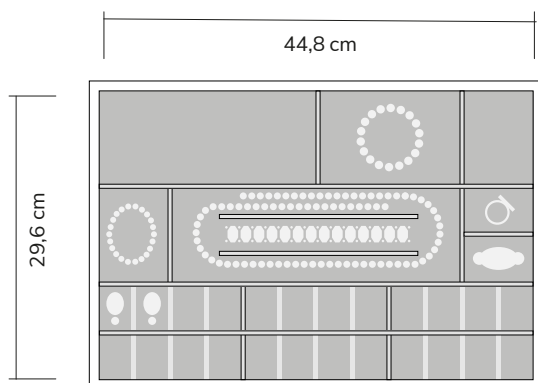

Insert #0300

Available drawer heights:
6 – 8 – 10 – 14 cm | price category A

Insert #0400

Available drawer heights:
6 – 8 – 10 – 14 cm | price category A

Insert #0403

Available drawer heights:
6 – 8 – 10 – 14 cm | price category A

Available for drawer heights:
6 – 8 – 10 – 14 cm | price category B

Insert #0600

Available drawer heights:
6 – 8 – 10 – 14 cm | price category B

Insert #0700

Available drawer heights:
6 – 8 – 10 – 14 cm | price category B

Insert #0800

Available drawer heights:
6 – 8 – 10 – 14 cm | price category B

Insert #0900

Available drawer heights:
6 – 8 – 10 – 14 cm | price category B

Drawer inserts for Chimera

STOCKINGER

Insert #1000

Available for drawer heights:
6 – 8 – 10 – 14 cm | price category C

Insert #1100

Available for drawer heights:
8 – 10 – 14 cm | price category C

Insert #1200

Available drawer heights:
8 – 10 – 14 cm | price category C

Insert #1350

Available drawer heights:
8 – 10 – 14 cm | price category C