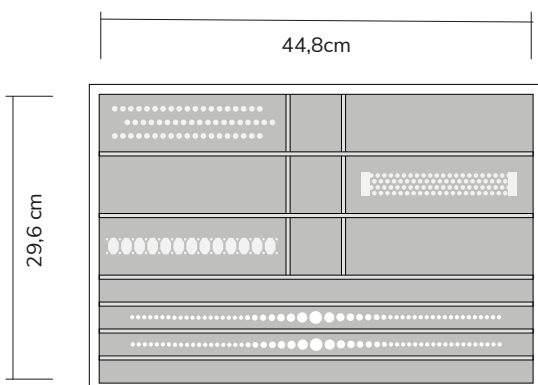

Available for drawer heights:
6 – 8 – 10 – 14 cm | price category B

Insert #0600

Available drawer heights:
6 – 8 – 10 – 14 cm | price category B

Insert #0700

Available drawer heights:
6 – 8 – 10 – 14 cm | price category B

Insert #0800

Available drawer heights:
6 – 8 – 10 – 14 cm | price category B

Insert #0900

Available drawer heights:
6 – 8 – 10 – 14 cm | price category B

Drawer inserts for Chimera

STOCKINGER

Insert #1000

Available for drawer heights:
6 – 8 – 10 – 14 cm | price category C

Insert #1100

Available for drawer heights:
8 – 10 – 14 cm | price category C

Insert #1200

Available drawer heights:
8 – 10 – 14 cm | price category C

Insert #1350

Available drawer heights:
8 – 10 – 14 cm | price category C

Insert #1375

Available drawer heights:
6 – 8 – 10 – 14 cm | price category C

Insert #1400

Available drawer heights:
8 – 10 – 14 cm | price category C

Drawer inserts for Chimera

STOCKINGER

Insert #1500

Available for drawer heights:
8 – 10 – 14 cm | price category C