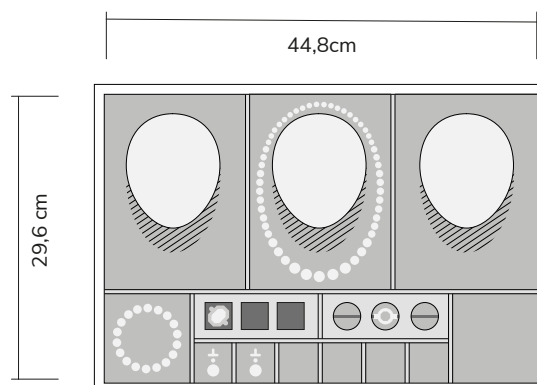

Available for drawer heights:
6 – 8 – 10 – 14 cm | price category B

Insert #0600

Available drawer heights:
6 – 8 – 10 – 14 cm | price category B

Insert #0700

Available drawer heights:
6 – 8 – 10 – 14 cm | price category B

Insert #0800

Available drawer heights:
6 – 8 – 10 – 14 cm | price category B

Insert #0900

Available drawer heights:
6 – 8 – 10 – 14 cm | price category B

Drawer inserts for Chimera

STOCKINGER

Insert #1000

Available for drawer heights:
6 – 8 – 10 – 14 cm | price category C

Insert #1100

Available for drawer heights:
8 – 10 – 14 cm | price category C

Insert #1200

Available drawer heights:
8 – 10 – 14 cm | price category C

Insert #1350

Available drawer heights:
8 – 10 – 14 cm | price category C

Insert #1375

Available drawer heights:
6 – 8 – 10 – 14 cm | price category C

Insert #1400

Available drawer heights:
8 – 10 – 14 cm | price category C

Drawer inserts for Chimera

STOCKINGER

Insert #1500

Available for drawer heights:
8 – 10 – 14 cm | price category C