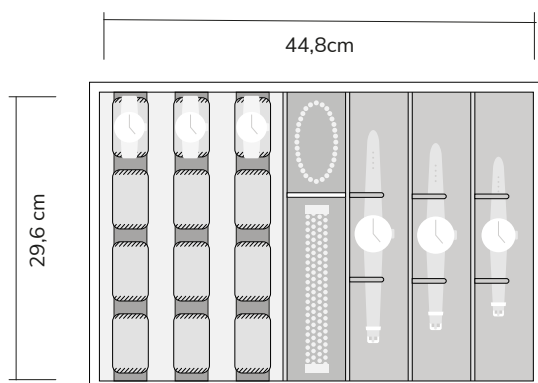

Insert #0300

Available drawer heights:
6 – 8 – 10 – 14 cm | price category A

Insert #0400

Available drawer heights:
6 – 8 – 10 – 14 cm | price category A

Insert #0403

Available drawer heights:
6 – 8 – 10 – 14 cm | price category A

Available for drawer heights:
6 – 8 – 10 – 14 cm | price category B

Insert #0600

Available drawer heights:
6 – 8 – 10 – 14 cm | price category B

Insert #0700

Available drawer heights:
6 – 8 – 10 – 14 cm | price category B

Insert #1375

Available drawer heights:
6 – 8 – 10 – 14 cm | price category C

Insert #1400

Available drawer heights:
8 – 10 – 14 cm | price category C

Drawer inserts for Chimera

STOCKINGER

Insert #1500

Available for drawer heights:
8 – 10 – 14 cm | price category C

Insert #2000

Available for drawer heights:
8 – 10 – 14 cm | price category C

Insert #2200

Available drawer heights:
10 – 14 cm | price category C

Insert #2210

Available drawer heights:
10 – 14 cm | price category C