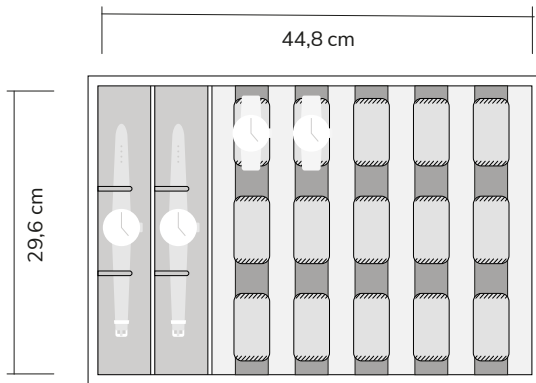

Available for drawer heights:
6 – 8 – 10 – 14 cm | price category B

Insert #0600

Available drawer heights:
6 – 8 – 10 – 14 cm | price category B

Insert #0700

Available drawer heights:
6 – 8 – 10 – 14 cm | price category B

Insert #2000

Available for drawer heights:
8 – 10 – 14 cm | price category C

Insert #2200

Available drawer heights:
10 – 14 cm | price category C

Insert #2210

Available drawer heights:
10 – 14 cm | price category C

Insert #2300

Available drawer heights:
10 – 14 cm | price category C

Insert #2400

Available drawer heights:
10 – 14 cm | price category C

Drawer inserts for Chimera

STOCKINGER

Insert #2410

Available for drawer heights:
10 – 14 cm | price category C

Insert #2500

Available for drawer heights:
10 – 14 cm | price category C

Insert #2610

Available drawer heights:
10 – 14 cm | price category C

Insert #2650

Available drawer heights:
10 – 14 cm | price category C