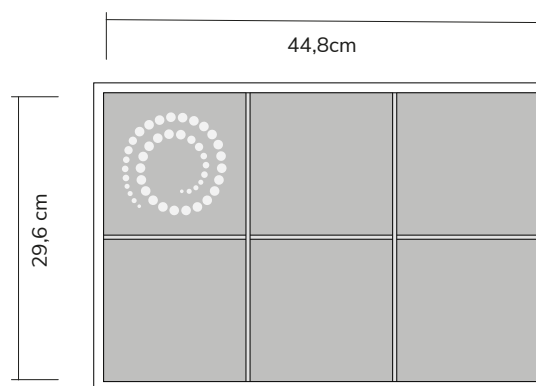

Drawer inserts for Chimera

STOCKINGER

Drawers (without inserts)

Available drawer heights:
6 – 8 – 10 – 14 cm | price category A

Insert #0033

Available for drawer heights:
6 – 8 – 10 – 14 cm | price category A

Insert #0300

Available drawer heights:
6 – 8 – 10 – 14 cm | price category A

Insert #0400

Available drawer heights:
6 – 8 – 10 – 14 cm | price category A

Insert #0403

Available drawer heights:
6 – 8 – 10 – 14 cm | price category A

Insert #0405

Available drawer heights:
6 – 8 – 10 – 14 cm | price category A

Drawer inserts for Chimera

STOCKINGER

Insert #0500

Available for drawer heights:
6 – 8 – 10 – 14 cm | price category B

Insert #0501

Available for drawer heights:
6 – 8 – 10 – 14 cm | price category B

Insert #0600

Available drawer heights:
6 – 8 – 10 – 14 cm | price category B

Insert #0700

Available drawer heights:
6 – 8 – 10 – 14 cm | price category B