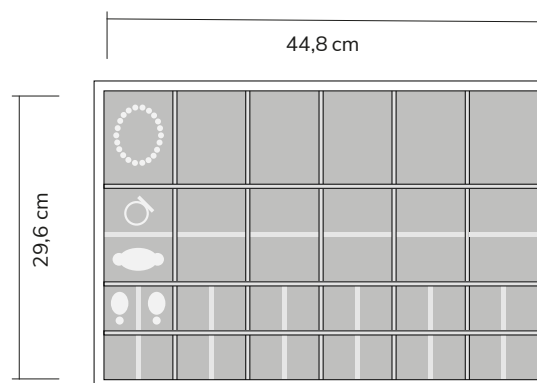

Insert #0300

Available drawer heights:
6 – 8 – 10 – 14 cm | price category A

Insert #0400

Available drawer heights:
6 – 8 – 10 – 14 cm | price category A

Insert #0403

Available drawer heights:
6 – 8 – 10 – 14 cm | price category A

Insert #0405

Available drawer heights:
6 – 8 – 10 – 14 cm | price category A

Drawer inserts for Chimera

STOCKINGER

Insert #0500

Available for drawer heights:
6 – 8 – 10 – 14 cm | price category B

Insert #0501

Available for drawer heights:
6 – 8 – 10 – 14 cm | price category B

Insert #0600

Available drawer heights:
6 – 8 – 10 – 14 cm | price category B

Insert #0700

Available drawer heights:
6 – 8 – 10 – 14 cm | price category B

Insert #0800

Available drawer heights:
6 – 8 – 10 – 14 cm | price category B

Insert #0900

Available drawer heights:
6 – 8 – 10 – 14 cm | price category B

Drawer inserts for Chimera

STOCKINGER

Insert #1000

Available for drawer heights:
6 – 8 – 10 – 14 cm | price category C