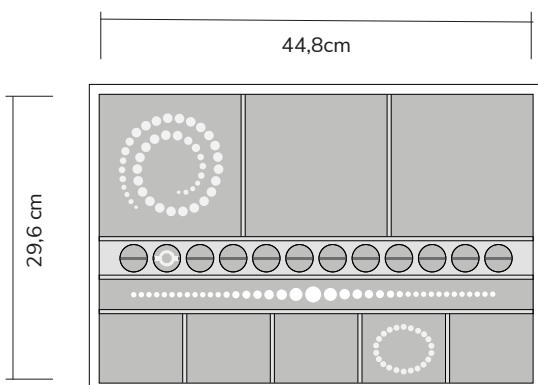

Insert #0300

Available drawer heights:
6 – 8 – 10 – 14 cm | price category A

Insert #0400

Available drawer heights:
6 – 8 – 10 – 14 cm | price category A

Insert #0403

Available drawer heights:
6 – 8 – 10 – 14 cm | price category A

Insert #0405

Available drawer heights:
6 – 8 – 10 – 14 cm | price category A

Drawer inserts for Chimera

STOCKINGER

Insert #0500

Available for drawer heights:
6 – 8 – 10 – 14 cm | price category B

Insert #0501

Available for drawer heights:
6 – 8 – 10 – 14 cm | price category B

Insert #0600

Available drawer heights:
6 – 8 – 10 – 14 cm | price category B

Insert #0700

Available drawer heights:
6 – 8 – 10 – 14 cm | price category B

Insert #0800

Available drawer heights:
6 – 8 – 10 – 14 cm | price category B

Insert #0900

Available drawer heights:
6 – 8 – 10 – 14 cm | price category B

Drawer inserts for Chimera

STOCKINGER

Insert #1000

Available for drawer heights:
6 – 8 – 10 – 14 cm | price category C