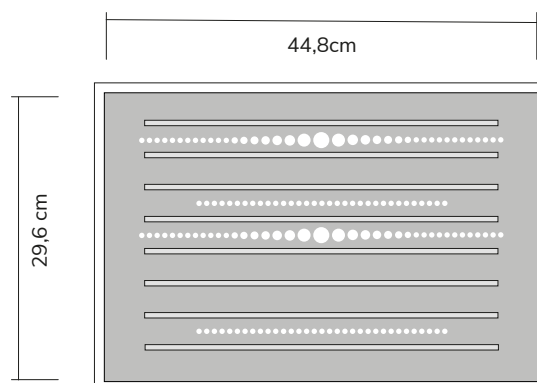

Insert #0300

Available drawer heights:
6 – 8 – 10 – 14 cm | price category A

Insert #0400

Available drawer heights:
6 – 8 – 10 – 14 cm | price category A

Insert #0403

Available drawer heights:
6 – 8 – 10 – 14 cm | price category A

Insert #0405

Available drawer heights:
6 – 8 – 10 – 14 cm | price category A

Drawer inserts for Chimera

STOCKINGER

Insert #0500

Available for drawer heights:
6 – 8 – 10 – 14 cm | price category B

Insert #0501

Available for drawer heights:
6 – 8 – 10 – 14 cm | price category B

Insert #0600

Available drawer heights:
6 – 8 – 10 – 14 cm | price category B

Insert #0700

Available drawer heights:
6 – 8 – 10 – 14 cm | price category B

Insert #0800

Available drawer heights:
6 – 8 – 10 – 14 cm | price category B

Insert #0900

Available drawer heights:
6 – 8 – 10 – 14 cm | price category B

Drawer inserts for Chimera

STOCKINGER

Insert #1000

Available for drawer heights:
6 – 8 – 10 – 14 cm | price category C