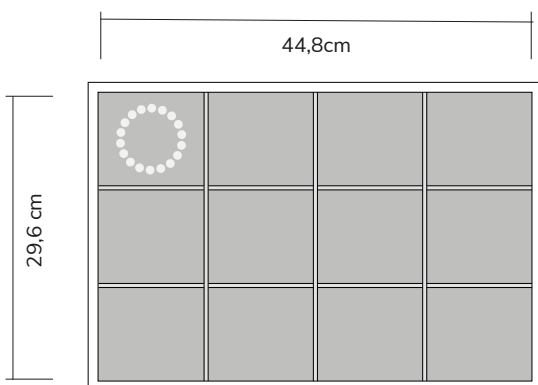

Drawer inserts for Chimera

STOCKINGER

Drawers (without inserts)

Available drawer heights:
6 – 8 – 10 – 14 cm | price category A

Insert #0033

Available for drawer heights:
6 – 8 – 10 – 14 cm | price category A

Insert #0300

Available drawer heights:
6 – 8 – 10 – 14 cm | price category A

Insert #0400

Available drawer heights:
6 – 8 – 10 – 14 cm | price category A

Insert #0403

Available drawer heights:
6 – 8 – 10 – 14 cm | price category A

Insert #0405

Available drawer heights:
6 – 8 – 10 – 14 cm | price category A

Drawer inserts for Chimera

STOCKINGER

Insert #0500

Available for drawer heights:
6 – 8 – 10 – 14 cm | price category B

Insert #0501

Available for drawer heights:
6 – 8 – 10 – 14 cm | price category B

Insert #0600

Available drawer heights:
6 – 8 – 10 – 14 cm | price category B

Insert #0700

Available drawer heights:
6 – 8 – 10 – 14 cm | price category B