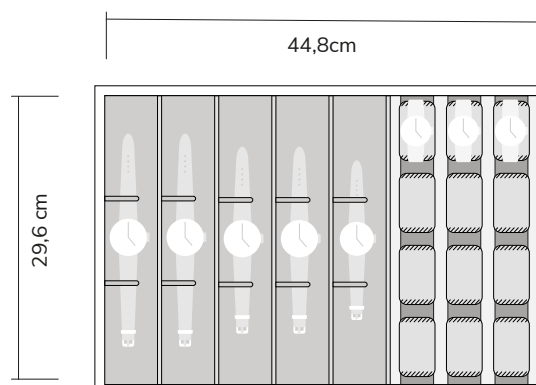

Available for drawer heights:
6 – 8 – 10 – 14 cm | price category B

Insert #0600

Available drawer heights:
6 – 8 – 10 – 14 cm | price category B

Insert #0700

Available drawer heights:
6 – 8 – 10 – 14 cm | price category B

Insert #1375

Available drawer heights:
6 – 8 – 10 – 14 cm | price category C

Insert #1400

Available drawer heights:
8 – 10 – 14 cm | price category C

Drawer inserts for Chimera

STOCKINGER

Insert #1500

Available for drawer heights:
8 – 10 – 14 cm | price category C

Insert #2000

Available for drawer heights:
8 – 10 – 14 cm | price category C

Insert #2200

Available drawer heights:
10 – 14 cm | price category C

Insert #2210

Available drawer heights:
10 – 14 cm | price category C

Insert #2300

Available drawer heights:
10 – 14 cm | price category C

Insert #2400

Available drawer heights:
10 – 14 cm | price category C

Drawer inserts for Chimera

STOCKINGER

Insert #2410

Available for drawer heights:
10 – 14 cm | price category C