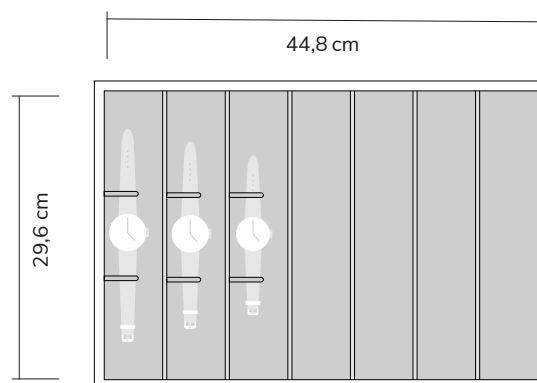

Insert #0300

Available drawer heights:
6 – 8 – 10 – 14 cm | price category A

Insert #0400

Available drawer heights:
6 – 8 – 10 – 14 cm | price category A

Insert #0403

Available drawer heights:
6 – 8 – 10 – 14 cm | price category A

Available for drawer heights:
6 – 8 – 10 – 14 cm | price category B

Insert #0600

Available drawer heights:
6 – 8 – 10 – 14 cm | price category B

Insert #0700

Available drawer heights:
6 – 8 – 10 – 14 cm | price category B

Insert #1375

Available drawer heights:
6 – 8 – 10 – 14 cm | price category C

Insert #1400

Available drawer heights:
8 – 10 – 14 cm | price category C

Drawer inserts for Chimera

STOCKINGER

Insert #1500

Available for drawer heights:
8 – 10 – 14 cm | price category C

Insert #2000

Available for drawer heights:
8 – 10 – 14 cm | price category C

Insert #2200

Available drawer heights:
10 – 14 cm | price category C

Insert #2210

Available drawer heights:
10 – 14 cm | price category C