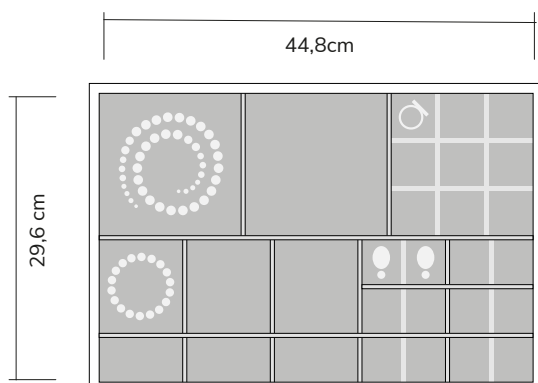

Drawer inserts for Chimera

STOCKINGER

Drawers (without inserts)

Available drawer heights:
6 – 8 – 10 – 14 cm | price category A

Insert #0033

Available for drawer heights:
6 – 8 – 10 – 14 cm | price category A

Insert #0300

Available drawer heights:
6 – 8 – 10 – 14 cm | price category A

Insert #0400

Available drawer heights:
6 – 8 – 10 – 14 cm | price category A

Insert #0403

Available drawer heights:
6 – 8 – 10 – 14 cm | price category A

Insert #0405

Available drawer heights:
6 – 8 – 10 – 14 cm | price category A

Drawer inserts for Chimera

STOCKINGER

Insert #0500

Available for drawer heights:
6 – 8 – 10 – 14 cm | price category B

Insert #0501

Available for drawer heights:
6 – 8 – 10 – 14 cm | price category B

Insert #0600

Available drawer heights:
6 – 8 – 10 – 14 cm | price category B

Insert #0700

Available drawer heights:
6 – 8 – 10 – 14 cm | price category B