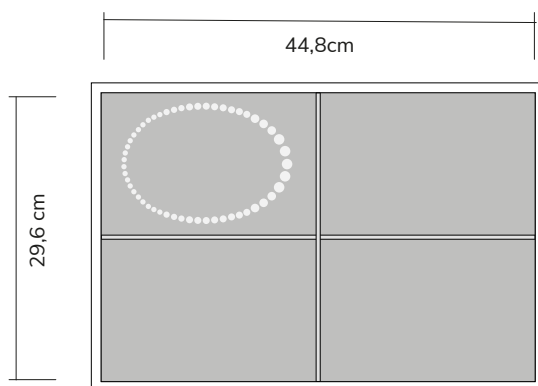

Drawer inserts for Chimera

STOCKINGER

Drawers (without inserts)

Available drawer heights:
6 – 8 – 10 – 14 cm | price category A

Insert #0033

Available for drawer heights:
6 – 8 – 10 – 14 cm | price category A

Insert #0300

Available drawer heights:
6 – 8 – 10 – 14 cm | price category A

Insert #0400

Available drawer heights:
6 – 8 – 10 – 14 cm | price category A

Insert #0403

Available drawer heights:
6 – 8 – 10 – 14 cm | price category A

Insert #0405

Available drawer heights:
6 – 8 – 10 – 14 cm | price category A

Drawer inserts for Chimera

STOCKINGER

Insert #0500

Available for drawer heights:
6 – 8 – 10 – 14 cm | price category B

Insert #0501

Available for drawer heights:
6 – 8 – 10 – 14 cm | price category B

Insert #0600

Available drawer heights:
6 – 8 – 10 – 14 cm | price category B

Insert #0700

Available drawer heights:
6 – 8 – 10 – 14 cm | price category B