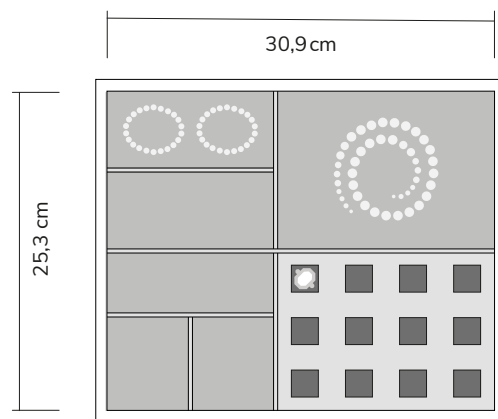

Insert #0300

Available drawer heights:
6 – 8 – 10 – 14 cm | price category A

Insert #0310

Available drawer heights:
6 – 8 – 10 – 14 cm | price category A

Insert #0350

Available drawer heights:
6 – 8 – 10 – 14 cm | price category A

Insert #0405

Available for drawer heights:
6 – 8 – 10 – 14cm | price category A

Insert #0500

Available drawer heights:
6 – 8 – 10 – 14cm | price category A

Insert #0600

Available drawer heights:
6 – 8 – 10 – 14cm | price category A

STOCKINGER

Insert #0705

Available for drawer heights:
6 – 8 – 10 – 14 cm | price category B

Insert #0755

Available for drawer heights:
8 – 10 – 14 cm | price category B

Insert #0800

Available drawer heights:
8 – 10 – 14 cm | price category B

Insert #0810

Available drawer heights:
8 – 10 – 14 cm | price category B

Insert #0900

Available drawer heights:
6 – 8 – 10 – 14 cm | price category B

Insert #1000

Available drawer heights:
6 – 8 – 10 – 14 cm | price category B