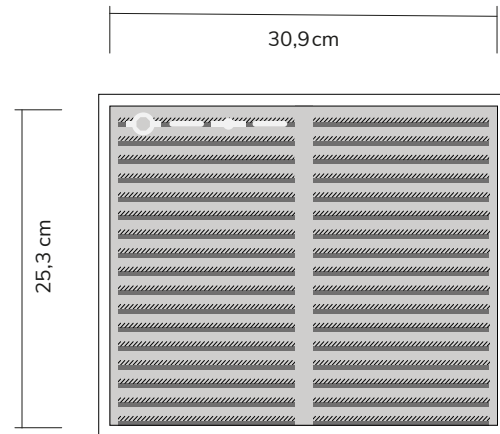

Insert #0300

Available drawer heights:
6 – 8 – 10 – 14 cm | price category A

Insert #0310

Available drawer heights:
6 – 8 – 10 – 14 cm | price category A

Insert #0350

Available drawer heights:
6 – 8 – 10 – 14 cm | price category A

Insert #0810

Available drawer heights:
8 – 10 – 14 cm | price category B

Insert #0900

Available drawer heights:
6 – 8 – 10 – 14 cm | price category B

Insert #1000

Available drawer heights:
6 – 8 – 10 – 14 cm | price category B

Insert #1105

Available drawer heights:
8 – 10 – 14 cm | price category C

Insert #1110

Available drawer heights:
8 – 10 – 14 cm | price category C

Insert #1200

Available drawer heights:
8 – 10 – 14 cm | price category C

Insert #1300

Available drawer heights:
8 – 10 – 14 cm | price category C

Drawer inserts for Argos, Talos, Horus, Cube & Sirius

STOCKINGER

Insert #1310

Available for drawer heights:
8 – 10 – 14 cm | price category C