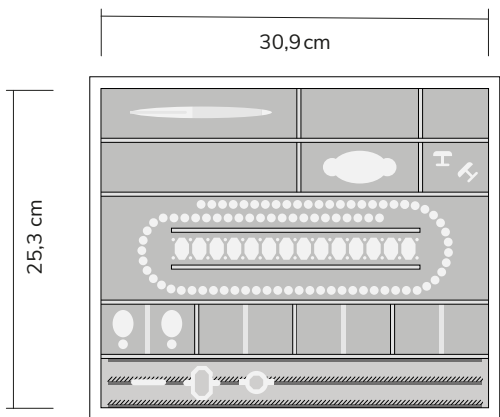

Insert #0300

Available drawer heights:
6 – 8 – 10 – 14 cm | price category A

Insert #0310

Available drawer heights:
6 – 8 – 10 – 14 cm | price category A

Insert #0350

Available drawer heights:
6 – 8 – 10 – 14 cm | price category A

Insert #0810

Available drawer heights:
8 – 10 – 14 cm | price category B

Insert #0900

Available drawer heights:
6 – 8 – 10 – 14 cm | price category B

Insert #1000

Available drawer heights:
6 – 8 – 10 – 14 cm | price category B

Drawer inserts for Argos, Talos, Horus, Cube & Sirius

STOCKINGER

Insert #1010

Available for drawer heights:
8 – 10 – 14 cm | price category C

Insert #1100

Available for drawer heights:
8 – 10 – 14 cm | price category C

Insert #1105

Available drawer heights:
8 – 10 – 14 cm | price category C

Insert #1110

Available drawer heights:
8 – 10 – 14 cm | price category C

Insert #1200

Available drawer heights:
8 – 10 – 14 cm | price category C