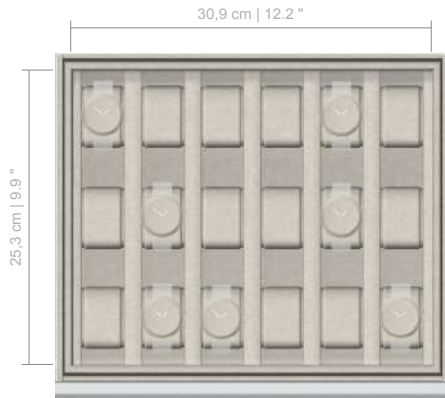

DRAWER INSERTS FOR CUBE & SIRIUS

INSERT #1600
AVAILABLE FOR DRAWER HEIGHTS:
6-8-10-14 CM | 2.3-3.1-3.9-5.4 IN

INSERT #1700
AVAILABLE FOR DRAWER HEIGHTS:
6-8-10-14 CM | 2.3-3.1-3.9-5.4 IN

INSERT #1750
AVAILABLE FOR DRAWER HEIGHTS:
8-10-14 CM | 3.1-3.9-5.4 IN

INSERT #1800
AVAILABLE FOR DRAWER HEIGHTS:
8-10-14 CM | 3.1-3.9-5.4 IN

INSERT #1900
AVAILABLE FOR DRAWER HEIGHTS:
10-14 CM | 3.9-5.4 IN

INSERT #1910
AVAILABLE FOR DRAWER HEIGHTS:
10-14 CM | 3.1-3.9-5.4 IN

DRAWER INSERTS FOR CUBE & SIRIUS

INSERT #2100
AVAILABLE FOR DRAWER HEIGHTS:
10-14 CM | 3.1-3.9-5.4 IN

INSERT #2200
AVAILABLE FOR DRAWER HEIGHTS:
10-14 CM | 3.1-3.9-5.4 IN

INSERT #2300
AVAILABLE FOR DRAWER HEIGHTS:
10-14 CM | 3.1-3.9-5.4 IN