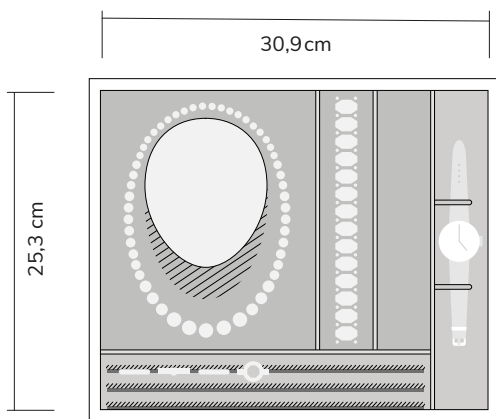

Insert #1400

Available drawer heights:
8 – 10 – 14 cm | price category C