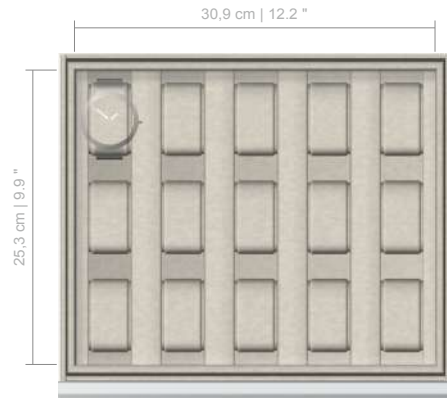

DRAWER INSERTS FOR CUBE & SIRIUS

INSERT #1600
AVAILABLE FOR DRAWER HEIGHTS:
6-8-10-14 CM | 2.3-3.1-3.9-5.4 IN

INSERT #1700
AVAILABLE FOR DRAWER HEIGHTS:
6-8-10-14 CM | 2.3-3.1-3.9-5.4 IN

INSERT #1750
AVAILABLE FOR DRAWER HEIGHTS:
8-10-14 CM | 3.1-3.9-5.4 IN

INSERT #1800
AVAILABLE FOR DRAWER HEIGHTS:
8-10-14 CM | 3.1-3.9-5.4 IN

INSERT #1900
AVAILABLE FOR DRAWER HEIGHTS:
10-14 CM | 3.9-5.4 IN

INSERT #1910
AVAILABLE FOR DRAWER HEIGHTS:
10-14 CM | 3.1-3.9-5.4 IN

DRAWER INSERTS FOR CUBE & SIRIUS

INSERT #2100
AVAILABLE FOR DRAWER HEIGHTS:
10-14 CM | 3.1-3.9-5.4 IN

INSERT #2200
AVAILABLE FOR DRAWER HEIGHTS:
10-14 CM | 3.1-3.9-5.4 IN

INSERT #2300
AVAILABLE FOR DRAWER HEIGHTS:
10-14 CM | 3.1-3.9-5.4 IN