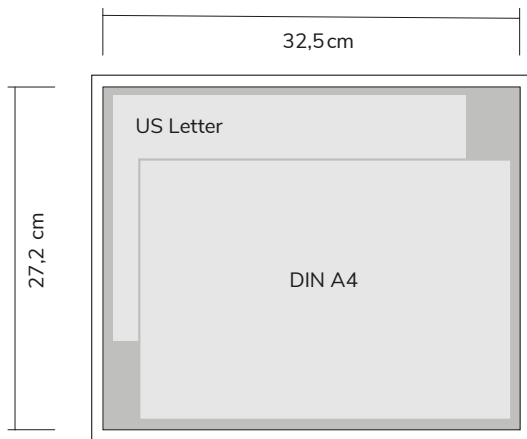

Drawer inserts for Argos, Talos, Horus, Cube & Sirius

STOCKINGER

Drawers (without inserts)

Available drawer heights:
6 – 8 – 10 – 14 cm | price category A

Insert #0033

Available for drawer heights:
6 – 8 – 10 – 14 cm | price category A

Insert #0300

Available drawer heights:
6 – 8 – 10 – 14 cm | price category A

Insert #0310

Available drawer heights:
6 – 8 – 10 – 14 cm | price category A

Insert #0350

Available drawer heights:
6 – 8 – 10 – 14 cm | price category A

Insert #0400

Available drawer heights:
6 – 8 – 10 – 14 cm | price category A

Drawer inserts for Argos, Talos, Horus, Cube & Sirius

STOCKINGER

Insert #0403

Available for drawer heights:
6 – 8 – 10 – 14cm | price category A

Insert #0405

Available for drawer heights:
6 – 8 – 10 – 14cm | price category A

Insert #0500

Available drawer heights:
6 – 8 – 10 – 14cm | price category A

Insert #0600

Available drawer heights:
6 – 8 – 10 – 14cm | price category A