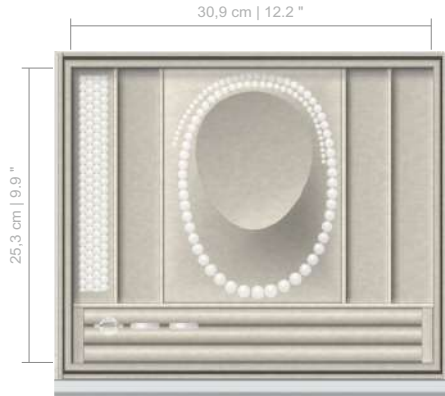

INSERT #1110
 AVAILABLE FOR DRAWER HEIGHTS:
 8-10-14 CM | 3.1-3.9-5.4 IN

INSERT #1200
 AVAILABLE FOR DRAWER HEIGHTS:
 8-10-14 CM | 3.1-3.9-5.4 IN

INSERT #1300
 AVAILABLE FOR DRAWER HEIGHTS:
 8-10-14 CM | 2.3-3.1-3.9-5.4 IN

DRAWER INSERTS FOR CUBE & SIRIUS

INSERT #1310
AVAILABLE FOR DRAWER HEIGHTS:
8-10-14 CM | 2.3-3.1-3.9-5.4 IN

INSERT #1350
AVAILABLE FOR DRAWER HEIGHTS:
8-10-14 CM | 3.1-3.9-5.4 IN

INSERT #1400
AVAILABLE FOR DRAWER HEIGHTS:
8-10-14 CM | 2.3-3.1-3.9-5.4 IN