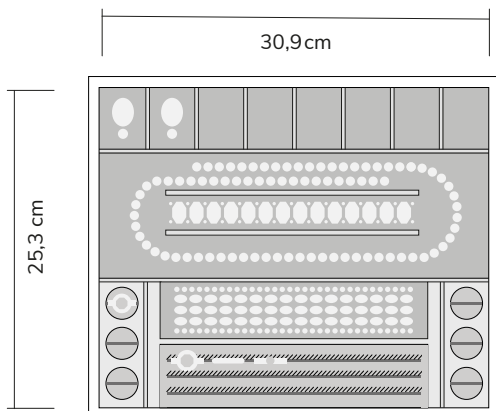

Insert #0300

Available drawer heights:
6 – 8 – 10 – 14 cm | price category A

Insert #0310

Available drawer heights:
6 – 8 – 10 – 14 cm | price category A

Insert #0350

Available drawer heights:
6 – 8 – 10 – 14 cm | price category A

Insert #0810

Available drawer heights:
8 – 10 – 14 cm | price category B

Insert #0900

Available drawer heights:
6 – 8 – 10 – 14 cm | price category B

Insert #1000

Available drawer heights:
6 – 8 – 10 – 14 cm | price category B

Drawer inserts for Argos, Talos, Horus, Cube & Sirius

STOCKINGER

Insert #1010

Available for drawer heights:
8 – 10 – 14 cm | price category C

Insert #1100

Available for drawer heights:
8 – 10 – 14 cm | price category C

Insert #1105

Available drawer heights:
8 – 10 – 14 cm | price category C

Insert #1110

Available drawer heights:
8 – 10 – 14 cm | price category C

Insert #1200

Available drawer heights:
8 – 10 – 14 cm | price category C