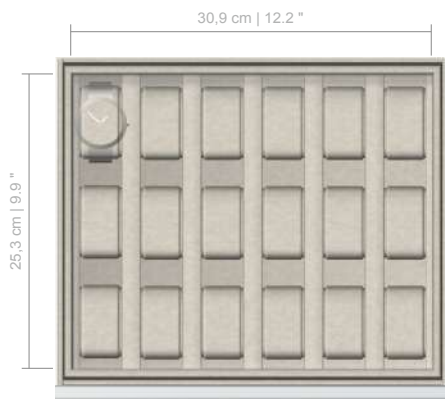

DRAWER INSERTS FOR CUBE & SIRIUS

INSERT #1600
AVAILABLE FOR DRAWER HEIGHTS:
6-8-10-14 CM | 2.3-3.1-3.9-5.4 IN

INSERT #1700
AVAILABLE FOR DRAWER HEIGHTS:
6-8-10-14 CM | 2.3-3.1-3.9-5.4 IN

INSERT #1750
AVAILABLE FOR DRAWER HEIGHTS:
8-10-14 CM | 3.1-3.9-5.4 IN

INSERT #1800
AVAILABLE FOR DRAWER HEIGHTS:
8-10-14 CM | 3.1-3.9-5.4 IN

INSERT #1900
AVAILABLE FOR DRAWER HEIGHTS:
10-14 CM | 3.9-5.4 IN

INSERT #1910
AVAILABLE FOR DRAWER HEIGHTS:
10-14 CM | 3.1-3.9-5.4 IN

DRAWER INSERTS FOR CUBE & SIRIUS

INSERT #2100
AVAILABLE FOR DRAWER HEIGHTS:
10-14 CM | 3.1-3.9-5.4 IN

INSERT #2200
AVAILABLE FOR DRAWER HEIGHTS:
10-14 CM | 3.1-3.9-5.4 IN

INSERT #2300
AVAILABLE FOR DRAWER HEIGHTS:
10-14 CM | 3.1-3.9-5.4 IN