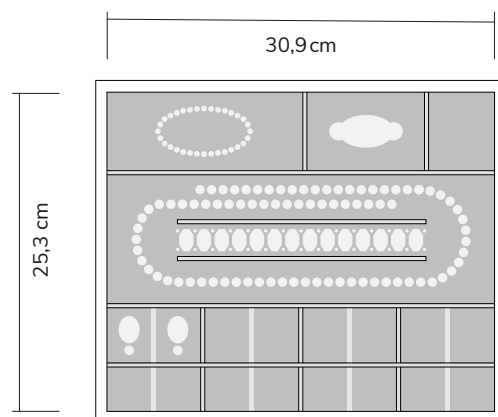

Insert #0300

Available drawer heights:
6 – 8 – 10 – 14 cm | price category A

Insert #0310

Available drawer heights:
6 – 8 – 10 – 14 cm | price category A

Insert #0350

Available drawer heights:
6 – 8 – 10 – 14 cm | price category A

Insert #0405

Available for drawer heights:
6 – 8 – 10 – 14cm | price category A

Insert #0500

Available drawer heights:
6 – 8 – 10 – 14cm | price category A

Insert #0600

Available drawer heights:
6 – 8 – 10 – 14cm | price category A

STOCKINGER

Insert #0705

Available for drawer heights:
6 – 8 – 10 – 14 cm | price category B

Insert #0755

Available for drawer heights:
8 – 10 – 14 cm | price category B

Insert #0800

Available drawer heights:
8 – 10 – 14 cm | price category B

Insert #0810

Available drawer heights:
8 – 10 – 14 cm | price category B

Insert #0900

Available drawer heights:
6 – 8 – 10 – 14 cm | price category B

Insert #1000

Available drawer heights:
6 – 8 – 10 – 14 cm | price category B