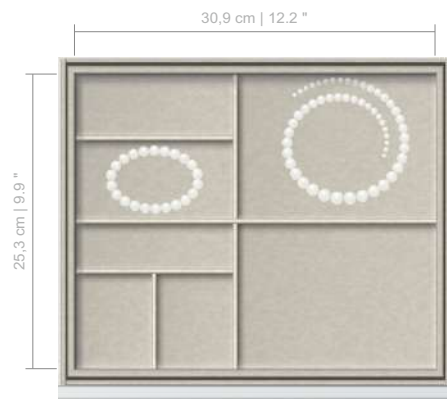

INSERT #0310
 AVAILABLE FOR DRAWER HEIGHTS:
 6-8-10-14 CM | 2.3-3.1-3.9-5.4 IN

INSERT #0350
 AVAILABLE FOR DRAWER HEIGHTS:
 6-8-10-14 CM | 2.3-3.1-3.9-5.4 IN

INSERT #0400
 AVAILABLE FOR DRAWER HEIGHTS:
 6-8-10-14 CM | 2.3-3.1-3.9-5.4 IN

DRAWER INSERTS FOR CUBE & SIRIUS

INSERT #0403

AVAILABLE FOR DRAWER HEIGHTS:
6-8-10-14 CM | 2.3-3.1-3.9-5.4 IN

INSERT #0405

AVAILABLE FOR DRAWER HEIGHTS:
6-8-10-14 CM | 2.3-3.1-3.9-5.4 IN

INSERT #0500

AVAILABLE FOR DRAWER HEIGHTS:
6-8-10-14 CM | 2.3-3.1-3.9-5.4 IN

INSERT #0600

AVAILABLE FOR DRAWER HEIGHTS:
6-8-10-14 CM | 2.3-3.1-3.9-5.4 IN

INSERT #0700

AVAILABLE FOR DRAWER HEIGHTS:
6-8-10-14 CM | 2.3-3.1-3.9-5.4 IN

INSERT #0701

AVAILABLE FOR DRAWER HEIGHTS:
6-8-10-14 CM | 2.3-3.1-3.9-5.4 IN