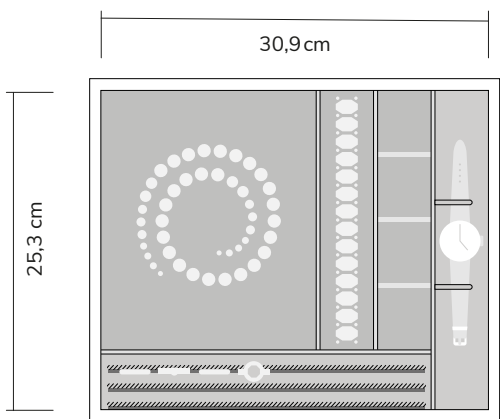

Insert #1410

Available drawer heights:
8 – 10 – 14 cm | price category C