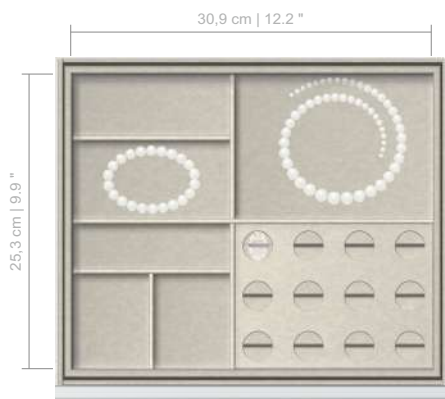

DRAWER INSERTS FOR CUBE & SIRIUS

INSERT #0403

AVAILABLE FOR DRAWER HEIGHTS:
6-8-10-14 CM | 2.3-3.1-3.9-5.4 IN

INSERT #0405

AVAILABLE FOR DRAWER HEIGHTS:
6-8-10-14 CM | 2.3-3.1-3.9-5.4 IN

INSERT #0500

AVAILABLE FOR DRAWER HEIGHTS:
6-8-10-14 CM | 2.3-3.1-3.9-5.4 IN

INSERT #0600

AVAILABLE FOR DRAWER HEIGHTS:
6-8-10-14 CM | 2.3-3.1-3.9-5.4 IN

INSERT #0700

AVAILABLE FOR DRAWER HEIGHTS:
6-8-10-14 CM | 2.3-3.1-3.9-5.4 IN

INSERT #0701

AVAILABLE FOR DRAWER HEIGHTS:
6-8-10-14 CM | 2.3-3.1-3.9-5.4 IN

DRAWER INSERTS FOR CUBE & SIRIUS

INSERT #0705
 AVAILABLE FOR DRAWER HEIGHTS:
 6-8-10-14 CM | 2.3-3.1-3.9-5.4 IN

INSERT #0755
 AVAILABLE FOR DRAWER HEIGHTS:
 8-10-14 CM | 3.1-3.9-5.4 IN

INSERT #0800
 AVAILABLE FOR DRAWER HEIGHTS:
 8-10-14 CM | 2.3-3.1-3.9-5.4 IN

INSERT #0810
 AVAILABLE FOR DRAWER HEIGHTS:
 8-10-14 CM | 2.3-3.1-3.9-5.4 IN

INSERT #0900
 AVAILABLE FOR DRAWER HEIGHTS:
 6-8-10-14 CM | 2.3-3.1-3.9-5.4 IN

INSERT #1000
 AVAILABLE FOR DRAWER HEIGHTS:
 6-8-10-14 CM | 2.3-3.1-3.9-5.4 IN