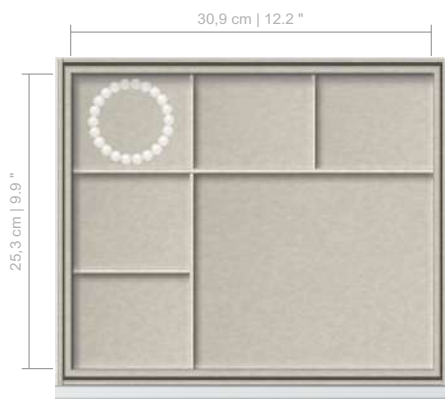

INSERT #0310
 AVAILABLE FOR DRAWER HEIGHTS:
 6-8-10-14 CM | 2.3-3.1-3.9-5.4 IN

INSERT #0350
 AVAILABLE FOR DRAWER HEIGHTS:
 6-8-10-14 CM | 2.3-3.1-3.9-5.4 IN

INSERT #0400
 AVAILABLE FOR DRAWER HEIGHTS:
 6-8-10-14 CM | 2.3-3.1-3.9-5.4 IN

DRAWER INSERTS FOR CUBE & SIRIUS

INSERT #0403

AVAILABLE FOR DRAWER HEIGHTS:
6-8-10-14 CM | 2.3-3.1-3.9-5.4 IN

INSERT #0405

AVAILABLE FOR DRAWER HEIGHTS:
6-8-10-14 CM | 2.3-3.1-3.9-5.4 IN

INSERT #0500

AVAILABLE FOR DRAWER HEIGHTS:
6-8-10-14 CM | 2.3-3.1-3.9-5.4 IN

INSERT #0600

AVAILABLE FOR DRAWER HEIGHTS:
6-8-10-14 CM | 2.3-3.1-3.9-5.4 IN

INSERT #0700

AVAILABLE FOR DRAWER HEIGHTS:
6-8-10-14 CM | 2.3-3.1-3.9-5.4 IN

INSERT #0701

AVAILABLE FOR DRAWER HEIGHTS:
6-8-10-14 CM | 2.3-3.1-3.9-5.4 IN