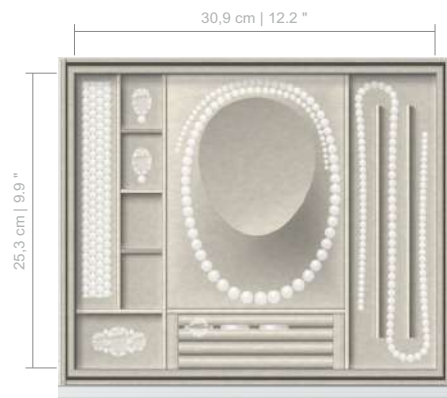

INSERT #0810
 AVAILABLE FOR DRAWER HEIGHTS:
 8-10-14 CM | 2.3-3.1-3.9-5.4 IN

INSERT #0900
 AVAILABLE FOR DRAWER HEIGHTS:
 6-8-10-14 CM | 2.3-3.1-3.9-5.4 IN

INSERT #1000
 AVAILABLE FOR DRAWER HEIGHTS:
 6-8-10-14 CM | 2.3-3.1-3.9-5.4 IN

DRAWER INSERTS FOR CUBE & SIRIUS

INSERT #1010
 AVAILABLE FOR DRAWER HEIGHTS:
 8-10-14 CM | 2.3-3.1-3.9-5.4 IN

INSERT #1100
 AVAILABLE FOR DRAWER HEIGHTS:
 8-10-14 CM | 2.3-3.1-3.9-5.4 IN

INSERT #1105
 AVAILABLE FOR DRAWER HEIGHTS:
 8-10-14 CM | 3.1-3.9-5.4 IN

INSERT #1110
 AVAILABLE FOR DRAWER HEIGHTS:
 8-10-14 CM | 3.1-3.9-5.4 IN

INSERT #1200
 AVAILABLE FOR DRAWER HEIGHTS:
 8-10-14 CM | 3.1-3.9-5.4 IN

INSERT #1300
 AVAILABLE FOR DRAWER HEIGHTS:
 8-10-14 CM | 2.3-3.1-3.9-5.4 IN