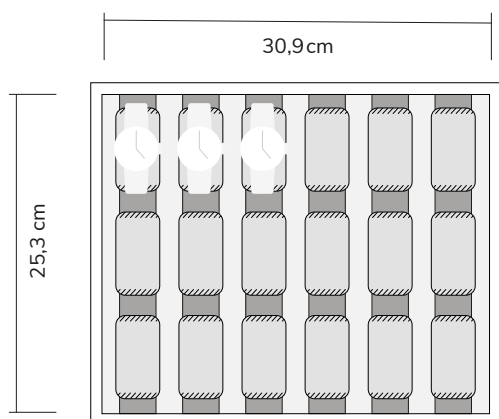

Insert #0810

Available drawer heights:
8 – 10 – 14 cm | price category B

Insert #0900

Available drawer heights:
6 – 8 – 10 – 14 cm | price category B

Insert #1000

Available drawer heights:
6 – 8 – 10 – 14 cm | price category B

Insert #1800

Available drawer heights:
8 – 10 – 14cm | price category C

Insert #1900

Available drawer heights:
10 – 14cm | price category C

Insert #1910

Available drawer heights:
10 – 14cm | price category C

Drawer inserts for Argos, Talos, Horus, Cube & Sirius

STOCKINGER

Insert #2100

Available for drawer heights:
10 – 14 cm | price category C

Insert #2200

Available for drawer heights:
10 – 14 cm | price category C

Insert #2300

Available drawer heights:
10 – 14 cm | price category C

Insert #2400

Available drawer heights:
10 – 14 cm | price category C