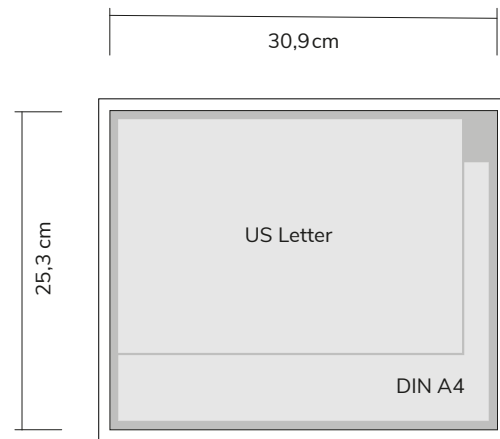

Drawer inserts for Argos, Talos, Horus, Cube & Sirius

STOCKINGER

Drawers (without inserts)

Available drawer heights:
6 – 8 – 10 – 14 cm | price category A

Insert #0033

Available for drawer heights:
6 – 8 – 10 – 14 cm | price category A

Insert #0300

Available drawer heights:
6 – 8 – 10 – 14 cm | price category A

Insert #0310

Available drawer heights:
6 – 8 – 10 – 14 cm | price category A

Insert #0350

Available drawer heights:
6 – 8 – 10 – 14 cm | price category A

Insert #0400

Available drawer heights:
6 – 8 – 10 – 14 cm | price category A

Drawer inserts for Argos, Talos, Horus, Cube & Sirius

STOCKINGER

Insert #0403

Available for drawer heights:
6 – 8 – 10 – 14cm | price category A

Insert #0405

Available for drawer heights:
6 – 8 – 10 – 14cm | price category A

Insert #0500

Available drawer heights:
6 – 8 – 10 – 14cm | price category A

Insert #0600

Available drawer heights:
6 – 8 – 10 – 14cm | price category A