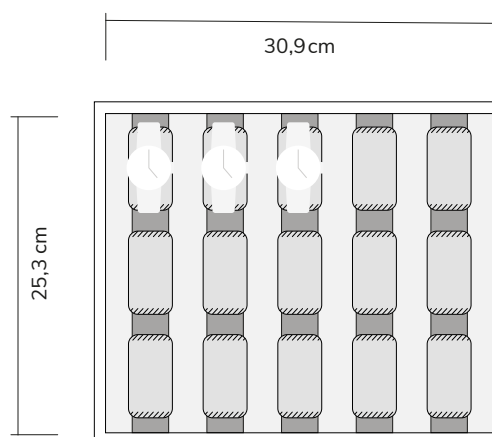

Insert #0810

Available drawer heights:
8 – 10 – 14 cm | price category B

Insert #0900

Available drawer heights:
6 – 8 – 10 – 14 cm | price category B

Insert #1000

Available drawer heights:
6 – 8 – 10 – 14 cm | price category B

Insert #1800

Available drawer heights:
8 – 10 – 14cm | price category C

Insert #1900

Available drawer heights:
10 – 14cm | price category C

Insert #1910

Available drawer heights:
10 – 14cm | price category C

Drawer inserts for Argos, Talos, Horus, Cube & Sirius

STOCKINGER

Insert #2100

Available for drawer heights:
10 – 14 cm | price category C

Insert #2200

Available for drawer heights:
10 – 14 cm | price category C

Insert #2300

Available drawer heights:
10 – 14 cm | price category C

Insert #2400

Available drawer heights:
10 – 14 cm | price category C