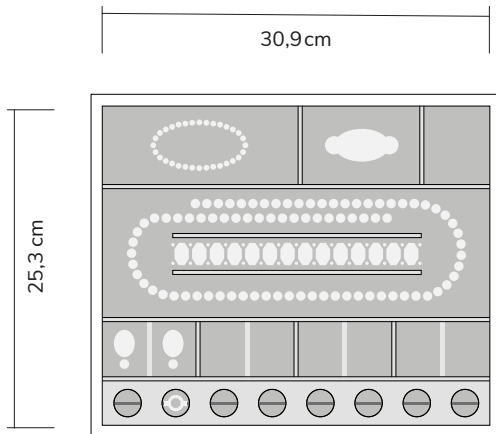

Drawer inserts for Argos, Talos, Horus, Cube & Sirius

STOCKINGER

Insert #1010

Available for drawer heights:
8 – 10 – 14 cm | price category C