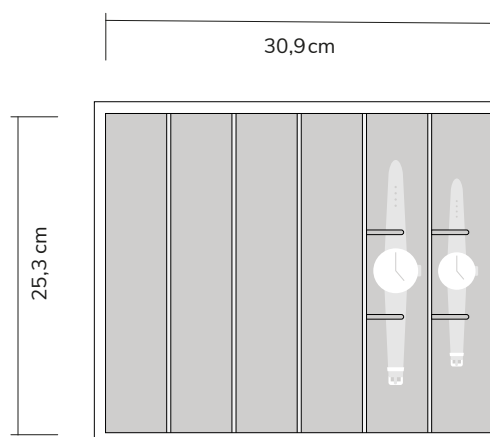

Insert #1700

Available for drawer heights:
6 – 8 – 10 – 14cm | price category C