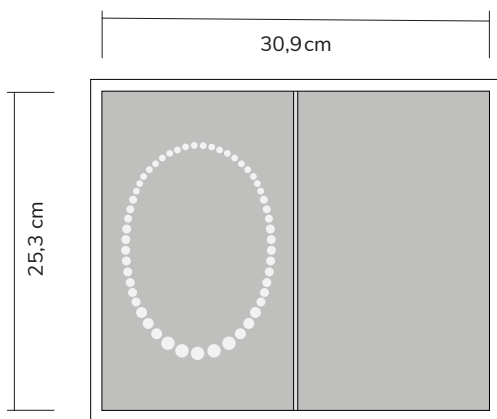

Drawer inserts for Argos, Talos, Horus, Cube & Sirius

STOCKINGER

Drawers (without inserts)

Available drawer heights:
6 – 8 – 10 – 14 cm | price category A

Insert #0033

Available for drawer heights:
6 – 8 – 10 – 14 cm | price category A

Insert #0300

Available drawer heights:
6 – 8 – 10 – 14 cm | price category A

Insert #0310

Available drawer heights:
6 – 8 – 10 – 14 cm | price category A

Insert #0350

Available drawer heights:
6 – 8 – 10 – 14 cm | price category A

Insert #0405

Available for drawer heights:
6 – 8 – 10 – 14cm | price category A

Insert #0500

Available drawer heights:
6 – 8 – 10 – 14cm | price category A

Insert #0600

Available drawer heights:
6 – 8 – 10 – 14cm | price category A

Insert #0810

Available drawer heights:
8 – 10 – 14 cm | price category B

Insert #0900

Available drawer heights:
6 – 8 – 10 – 14 cm | price category B

Insert #1000

Available drawer heights:
6 – 8 – 10 – 14 cm | price category B