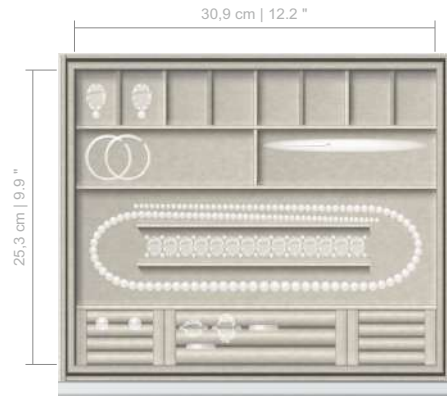

DRAWER INSERTS FOR CUBE & SIRIUS

INSERT #0705
 AVAILABLE FOR DRAWER HEIGHTS:
 6-8-10-14 CM | 2.3-3.1-3.9-5.4 IN

INSERT #0755
 AVAILABLE FOR DRAWER HEIGHTS:
 8-10-14 CM | 3.1-3.9-5.4 IN

INSERT #0800
 AVAILABLE FOR DRAWER HEIGHTS:
 8-10-14 CM | 2.3-3.1-3.9-5.4 IN

INSERT #0810
 AVAILABLE FOR DRAWER HEIGHTS:
 8-10-14 CM | 2.3-3.1-3.9-5.4 IN

INSERT #0900
 AVAILABLE FOR DRAWER HEIGHTS:
 6-8-10-14 CM | 2.3-3.1-3.9-5.4 IN

INSERT #1000
 AVAILABLE FOR DRAWER HEIGHTS:
 6-8-10-14 CM | 2.3-3.1-3.9-5.4 IN

DRAWER INSERTS FOR CUBE & SIRIUS

INSERT #1010
 AVAILABLE FOR DRAWER HEIGHTS:
 8-10-14 CM | 2.3-3.1-3.9-5.4 IN

INSERT #1100
 AVAILABLE FOR DRAWER HEIGHTS:
 8-10-14 CM | 2.3-3.1-3.9-5.4 IN

INSERT #1105
 AVAILABLE FOR DRAWER HEIGHTS:
 8-10-14 CM | 3.1-3.9-5.4 IN