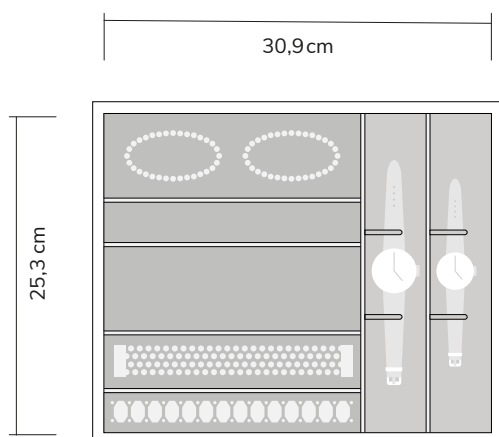

Insert #0300

Available drawer heights:
6 – 8 – 10 – 14 cm | price category A

Insert #0310

Available drawer heights:
6 – 8 – 10 – 14 cm | price category A

Insert #0350

Available drawer heights:
6 – 8 – 10 – 14 cm | price category A

Insert #0810

Available drawer heights:
8 – 10 – 14 cm | price category B

Insert #0900

Available drawer heights:
6 – 8 – 10 – 14 cm | price category B

Insert #1000

Available drawer heights:
6 – 8 – 10 – 14 cm | price category B

Insert #1450

Available drawer heights:
8 – 10 – 14 cm | price category C

Insert #1500

Available drawer heights:
8 – 10 – 14 cm | price category C

Drawer inserts for Argos, Talos, Horus, Cube & Sirius

STOCKINGER

Insert #1600

Available for drawer heights:
6 – 8 – 10 – 14cm | price category C

Insert #1700

Available for drawer heights:
6 – 8 – 10 – 14cm | price category C

Insert #1750

Available drawer heights:
8 – 10 – 14cm | price category C