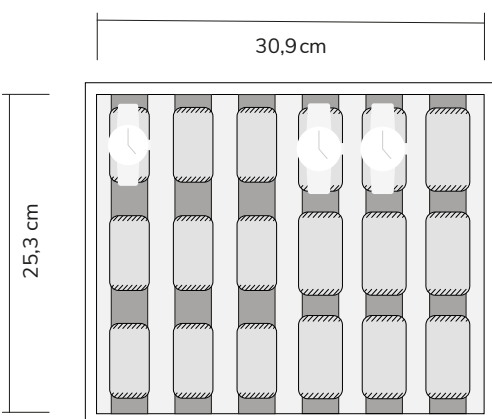

Insert #0810

Available drawer heights:
8 – 10 – 14 cm | price category B

Insert #0900

Available drawer heights:
6 – 8 – 10 – 14 cm | price category B

Insert #1000

Available drawer heights:
6 – 8 – 10 – 14 cm | price category B

Insert #1800

Available drawer heights:
8 – 10 – 14cm | price category C

Insert #1900

Available drawer heights:
10 – 14cm | price category C

Insert #1910

Available drawer heights:
10 – 14cm | price category C

Drawer inserts for Argos, Talos, Horus, Cube & Sirius

STOCKINGER

Insert #2100

Available for drawer heights:
10 – 14 cm | price category C

Insert #2200

Available for drawer heights:
10 – 14 cm | price category C

Insert #2300

Available drawer heights:
10 – 14 cm | price category C

Insert #2400

Available drawer heights:
10 – 14 cm | price category C