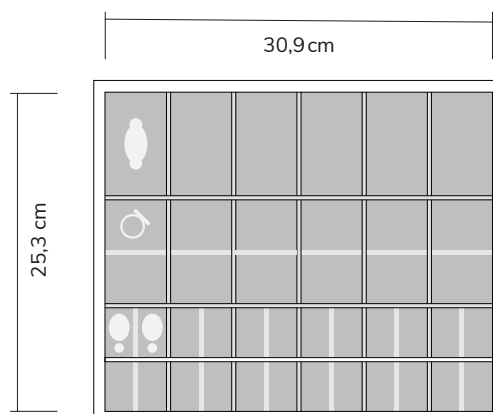

Insert #0300

Available drawer heights:
6 – 8 – 10 – 14 cm | price category A

Insert #0310

Available drawer heights:
6 – 8 – 10 – 14 cm | price category A

Insert #0350

Available drawer heights:
6 – 8 – 10 – 14 cm | price category A

Insert #0400

Available drawer heights:
6 – 8 – 10 – 14 cm | price category A

Drawer inserts for Argos, Talos, Horus, Cube & Sirius

STOCKINGER

Insert #0403

Available for drawer heights:
6 – 8 – 10 – 14cm | price category A

Insert #0405

Available for drawer heights:
6 – 8 – 10 – 14cm | price category A

Insert #0500

Available drawer heights:
6 – 8 – 10 – 14cm | price category A

Insert #0600

Available drawer heights:
6 – 8 – 10 – 14cm | price category A

Insert #0700

Available drawer heights:
6 – 8 – 10 – 14cm | price category A

Insert #0701

Available drawer heights:
6 – 8 – 10 – 14cm | price category A

Drawer inserts for Argos, Talos, Horus, Cube & Sirius