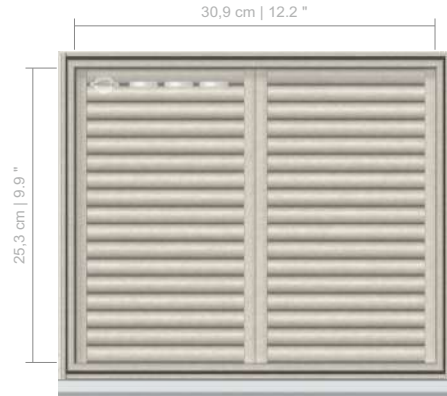

INSERT #1350
AVAILABLE FOR DRAWER HEIGHTS:
8-10-14 CM | 3.1-3.9-5.4 IN