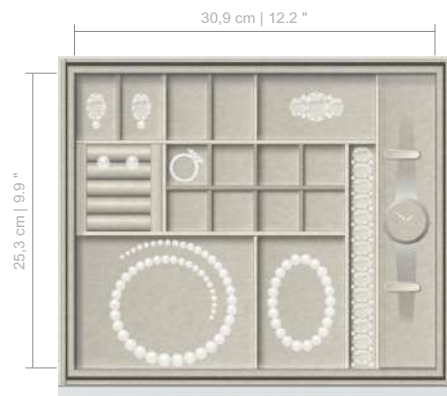

INSERT #1110
 AVAILABLE FOR DRAWER HEIGHTS:
 8-10-14 CM | 3.1-3.9-5.4 IN

INSERT #1200
 AVAILABLE FOR DRAWER HEIGHTS:
 8-10-14 CM | 3.1-3.9-5.4 IN

INSERT #1300
 AVAILABLE FOR DRAWER HEIGHTS:
 8-10-14 CM | 2.3-3.1-3.9-5.4 IN

DRAWER INSERTS FOR CUBE & SIRIUS

INSERT #1310
AVAILABLE FOR DRAWER HEIGHTS:
8-10-14 CM | 2.3-3.1-3.9-5.4 IN

INSERT #1350
AVAILABLE FOR DRAWER HEIGHTS:
8-10-14 CM | 3.1-3.9-5.4 IN

INSERT #1400
AVAILABLE FOR DRAWER HEIGHTS:
8-10-14 CM | 2.3-3.1-3.9-5.4 IN

INSERT #1410
AVAILABLE FOR DRAWER HEIGHTS:
8-10-14 CM | 3.1-3.9-5.4 IN

INSERT #1450
AVAILABLE FOR DRAWER HEIGHTS:
8-10-14 CM | 2.3-3.1-3.9-5.4 IN

INSERT #1500
AVAILABLE FOR DRAWER HEIGHTS:
8-10-14 CM | 3.1-3.9-5.4 IN