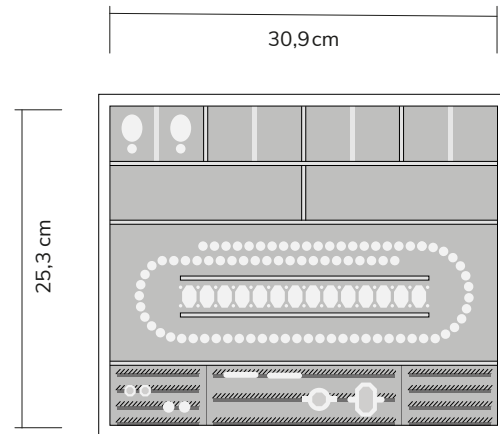

Insert #0300

Available drawer heights:
6 – 8 – 10 – 14 cm | price category A

Insert #0310

Available drawer heights:
6 – 8 – 10 – 14 cm | price category A

Insert #0350

Available drawer heights:
6 – 8 – 10 – 14 cm | price category A

Insert #0810

Available drawer heights:
8 – 10 – 14 cm | price category B

Insert #0900

Available drawer heights:
6 – 8 – 10 – 14 cm | price category B

Insert #1000

Available drawer heights:
6 – 8 – 10 – 14 cm | price category B

Drawer inserts for Argos, Talos, Horus, Cube & Sirius

STOCKINGER

Insert #1010

Available for drawer heights:
8 – 10 – 14 cm | price category C

Insert #1100

Available for drawer heights:
8 – 10 – 14 cm | price category C

Insert #1105

Available drawer heights:
8 – 10 – 14 cm | price category C

Insert #1110

Available drawer heights:
8 – 10 – 14 cm | price category C

Insert #1200

Available drawer heights:
8 – 10 – 14 cm | price category C