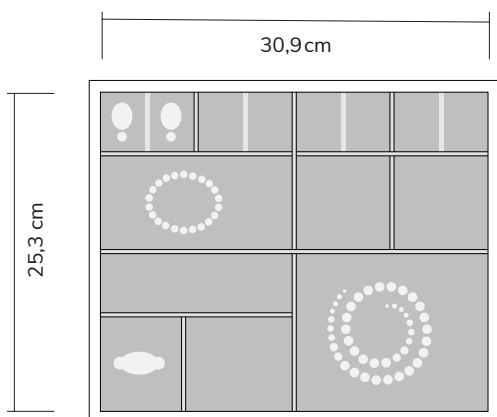

Insert #0405

Available for drawer heights:
6 – 8 – 10 – 14cm | price category A

Insert #0500

Available drawer heights:
6 – 8 – 10 – 14cm | price category A

Insert #0600

Available drawer heights:
6 – 8 – 10 – 14cm | price category A

Insert #0700

Available drawer heights:
6 – 8 – 10 – 14cm | price category A

Insert #0701

Available drawer heights:
6 – 8 – 10 – 14cm | price category A

Drawer inserts for Argos, Talos, Horus, Cube & Sirius

STOCKINGER

Insert #0705

Available for drawer heights:
6 – 8 – 10 – 14 cm | price category B

Insert #0755

Available for drawer heights:
8 – 10 – 14 cm | price category B

Insert #0800

Available drawer heights:
8 – 10 – 14 cm | price category B

Insert #0810

Available drawer heights:
8 – 10 – 14 cm | price category B

Insert #0900

Available drawer heights:
6 – 8 – 10 – 14 cm | price category B

Insert #1000

Available drawer heights:
6 – 8 – 10 – 14 cm | price category B