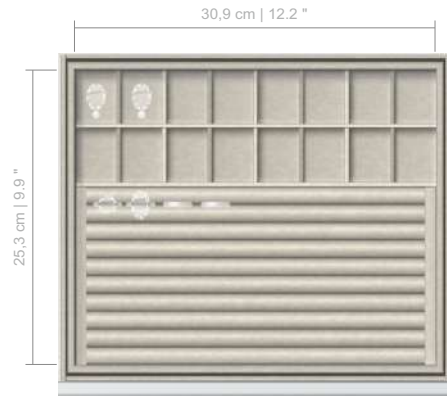

INSERT #0755
AVAILABLE FOR DRAWER HEIGHTS:
8-10-14 CM | 3.1-3.9-5.4 IN