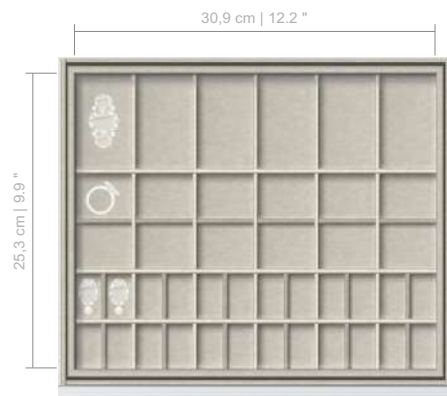

INSERT #0310
 AVAILABLE FOR DRAWER HEIGHTS:
 6-8-10-14 CM | 2.3-3.1-3.9-5.4 IN

INSERT #0350
 AVAILABLE FOR DRAWER HEIGHTS:
 6-8-10-14 CM | 2.3-3.1-3.9-5.4 IN

INSERT #0400
 AVAILABLE FOR DRAWER HEIGHTS:
 6-8-10-14 CM | 2.3-3.1-3.9-5.4 IN

DRAWER INSERTS FOR CUBE & SIRIUS

INSERT #0403

AVAILABLE FOR DRAWER HEIGHTS:
6-8-10-14 CM | 2.3-3.1-3.9-5.4 IN

INSERT #0405

AVAILABLE FOR DRAWER HEIGHTS:
6-8-10-14 CM | 2.3-3.1-3.9-5.4 IN

INSERT #0500

AVAILABLE FOR DRAWER HEIGHTS:
6-8-10-14 CM | 2.3-3.1-3.9-5.4 IN

INSERT #0600

AVAILABLE FOR DRAWER HEIGHTS:
6-8-10-14 CM | 2.3-3.1-3.9-5.4 IN

INSERT #0700

AVAILABLE FOR DRAWER HEIGHTS:
6-8-10-14 CM | 2.3-3.1-3.9-5.4 IN

INSERT #0701

AVAILABLE FOR DRAWER HEIGHTS:
6-8-10-14 CM | 2.3-3.1-3.9-5.4 IN

DRAWER INSERTS FOR CUBE & SIRIUS

INSERT #0705
 AVAILABLE FOR DRAWER HEIGHTS:
 6-8-10-14 CM | 2.3-3.1-3.9-5.4 IN

INSERT #0755
 AVAILABLE FOR DRAWER HEIGHTS:
 8-10-14 CM | 3.1-3.9-5.4 IN

INSERT #0800
 AVAILABLE FOR DRAWER HEIGHTS:
 8-10-14 CM | 2.3-3.1-3.9-5.4 IN