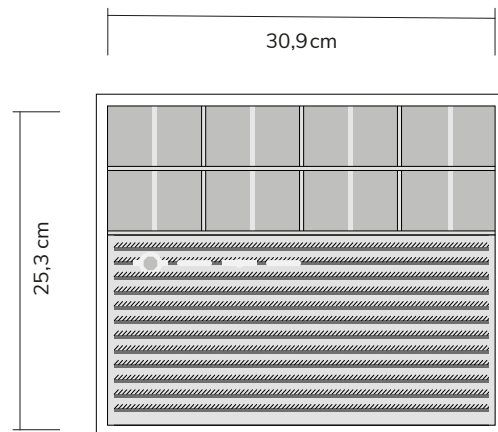

Insert #0300

Available drawer heights:
6 – 8 – 10 – 14 cm | price category A

Insert #0310

Available drawer heights:
6 – 8 – 10 – 14 cm | price category A

Insert #0350

Available drawer heights:
6 – 8 – 10 – 14 cm | price category A

Insert #0405

Available for drawer heights:
6 – 8 – 10 – 14cm | price category A

Insert #0500

Available drawer heights:
6 – 8 – 10 – 14cm | price category A

Insert #0600

Available drawer heights:
6 – 8 – 10 – 14cm | price category A

Insert #0700

Available drawer heights:
6 – 8 – 10 – 14cm | price category A

Insert #0701

Available drawer heights:
6 – 8 – 10 – 14cm | price category A

Drawer inserts for Argos, Talos, Horus, Cube & Sirius

STOCKINGER

Insert #0705

Available for drawer heights:
6 – 8 – 10 – 14 cm | price category B

Insert #0755

Available for drawer heights:
8 – 10 – 14 cm | price category B

Insert #0800

Available drawer heights:
8 – 10 – 14 cm | price category B