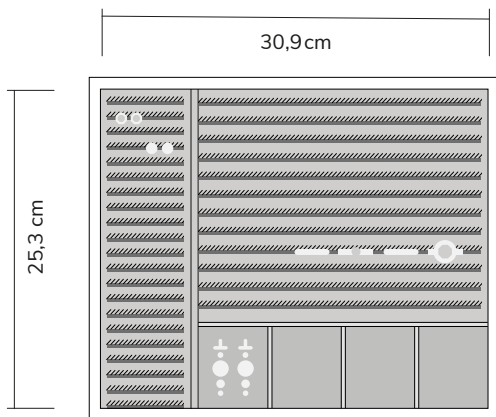

Insert #0300

Available drawer heights:
6 – 8 – 10 – 14 cm | price category A

Insert #0310

Available drawer heights:
6 – 8 – 10 – 14 cm | price category A

Insert #0350

Available drawer heights:
6 – 8 – 10 – 14 cm | price category A

Insert #0810

Available drawer heights:
8 – 10 – 14 cm | price category B

Insert #0900

Available drawer heights:
6 – 8 – 10 – 14 cm | price category B

Insert #1000

Available drawer heights:
6 – 8 – 10 – 14 cm | price category B

Drawer inserts for Argos, Talos, Horus, Cube & Sirius

STOCKINGER

Insert #1010

Available for drawer heights:
8 – 10 – 14 cm | price category C

Insert #1100

Available for drawer heights:
8 – 10 – 14 cm | price category C

Insert #1105

Available drawer heights:
8 – 10 – 14 cm | price category C

Insert #1110

Available drawer heights:
8 – 10 – 14 cm | price category C

Insert #1200

Available drawer heights:
8 – 10 – 14 cm | price category C