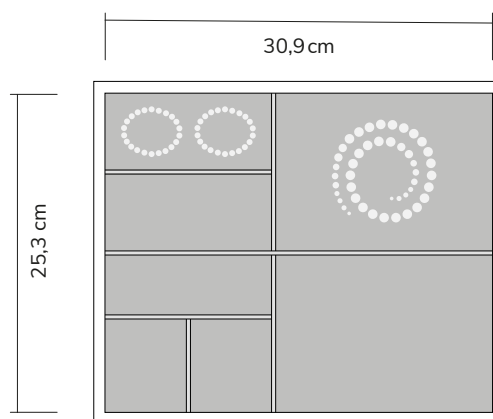

Insert #0300

Available drawer heights:
6 – 8 – 10 – 14 cm | price category A

Insert #0310

Available drawer heights:
6 – 8 – 10 – 14 cm | price category A

Insert #0350

Available drawer heights:
6 – 8 – 10 – 14 cm | price category A

Insert #0400

Available drawer heights:
6 – 8 – 10 – 14 cm | price category A

Drawer inserts for Argos, Talos, Horus, Cube & Sirius

STOCKINGER

Insert #0403

Available for drawer heights:
6 – 8 – 10 – 14cm | price category A

Insert #0405

Available for drawer heights:
6 – 8 – 10 – 14cm | price category A

Insert #0500

Available drawer heights:
6 – 8 – 10 – 14cm | price category A

Insert #0600

Available drawer heights:
6 – 8 – 10 – 14cm | price category A

Insert #0810

Available drawer heights:
8 – 10 – 14 cm | price category B

Insert #0900

Available drawer heights:
6 – 8 – 10 – 14 cm | price category B

Insert #1000

Available drawer heights:
6 – 8 – 10 – 14 cm | price category B