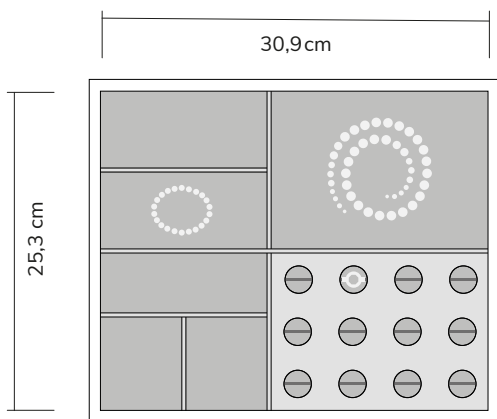

Insert #0300

Available drawer heights:
6 – 8 – 10 – 14 cm | price category A

Insert #0310

Available drawer heights:
6 – 8 – 10 – 14 cm | price category A

Insert #0350

Available drawer heights:
6 – 8 – 10 – 14 cm | price category A

Insert #0405

Available for drawer heights:
6 – 8 – 10 – 14cm | price category A

Insert #0500

Available drawer heights:
6 – 8 – 10 – 14cm | price category A

Insert #0600

Available drawer heights:
6 – 8 – 10 – 14cm | price category A

STOCKINGER

Insert #0705

Available for drawer heights:
6 – 8 – 10 – 14 cm | price category B

Insert #0755

Available for drawer heights:
8 – 10 – 14 cm | price category B

Insert #0800

Available drawer heights:
8 – 10 – 14 cm | price category B

Insert #0810

Available drawer heights:
8 – 10 – 14 cm | price category B

Insert #0900

Available drawer heights:
6 – 8 – 10 – 14 cm | price category B

Insert #1000

Available drawer heights:
6 – 8 – 10 – 14 cm | price category B