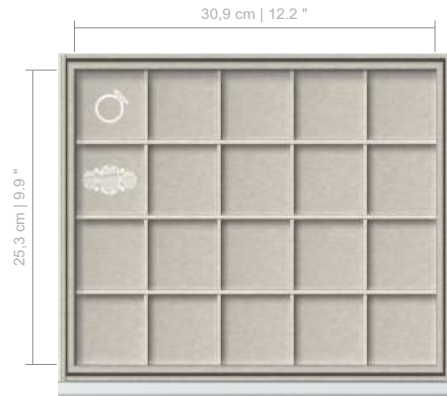

INSERT #0310
 AVAILABLE FOR DRAWER HEIGHTS:
 6-8-10-14 CM | 2.3-3.1-3.9-5.4 IN

INSERT #0350
 AVAILABLE FOR DRAWER HEIGHTS:
 6-8-10-14 CM | 2.3-3.1-3.9-5.4 IN

INSERT #0400
 AVAILABLE FOR DRAWER HEIGHTS:
 6-8-10-14 CM | 2.3-3.1-3.9-5.4 IN

DRAWER INSERTS FOR CUBE & SIRIUS

INSERT #0403

AVAILABLE FOR DRAWER HEIGHTS:
6-8-10-14 CM | 2.3-3.1-3.9-5.4 IN

INSERT #0405

AVAILABLE FOR DRAWER HEIGHTS:
6-8-10-14 CM | 2.3-3.1-3.9-5.4 IN

INSERT #0500

AVAILABLE FOR DRAWER HEIGHTS:
6-8-10-14 CM | 2.3-3.1-3.9-5.4 IN