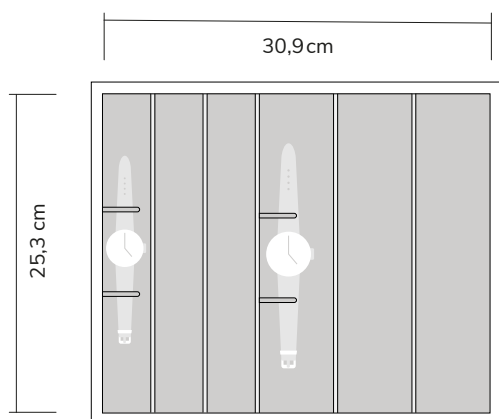

Insert #1750

Available drawer heights:
8 – 10 – 14cm | price category C