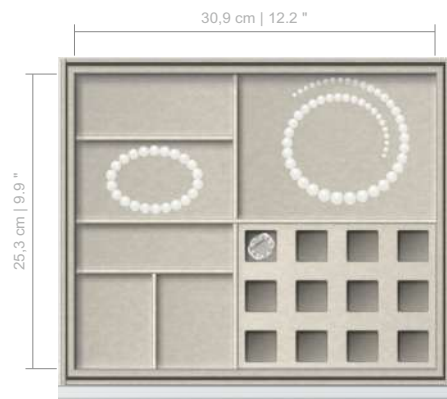

INSERT #0600

AVAILABLE FOR DRAWER HEIGHTS:
6-8-10-14 CM | 2.3-3.1-3.9-5.4 IN

INSERT #0700

AVAILABLE FOR DRAWER HEIGHTS:
6-8-10-14 CM | 2.3-3.1-3.9-5.4 IN

INSERT #0701

AVAILABLE FOR DRAWER HEIGHTS:
6-8-10-14 CM | 2.3-3.1-3.9-5.4 IN

DRAWER INSERTS FOR CUBE & SIRIUS

INSERT #0705
 AVAILABLE FOR DRAWER HEIGHTS:
 6-8-10-14 CM | 2.3-3.1-3.9-5.4 IN

INSERT #0755
 AVAILABLE FOR DRAWER HEIGHTS:
 8-10-14 CM | 3.1-3.9-5.4 IN

INSERT #0800
 AVAILABLE FOR DRAWER HEIGHTS:
 8-10-14 CM | 2.3-3.1-3.9-5.4 IN

INSERT #0810
 AVAILABLE FOR DRAWER HEIGHTS:
 8-10-14 CM | 2.3-3.1-3.9-5.4 IN

INSERT #0900
 AVAILABLE FOR DRAWER HEIGHTS:
 6-8-10-14 CM | 2.3-3.1-3.9-5.4 IN

INSERT #1000
 AVAILABLE FOR DRAWER HEIGHTS:
 6-8-10-14 CM | 2.3-3.1-3.9-5.4 IN